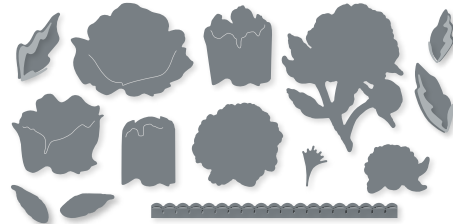

PEONY • 152701 | $70.00 AUD | $84.00 NZD
17 dies. Largest die: 3-1/4" x 3-11/16" (8.3 x 9.4 cm).
Coordinates with Prized Peony Stamp Set (p. 73).