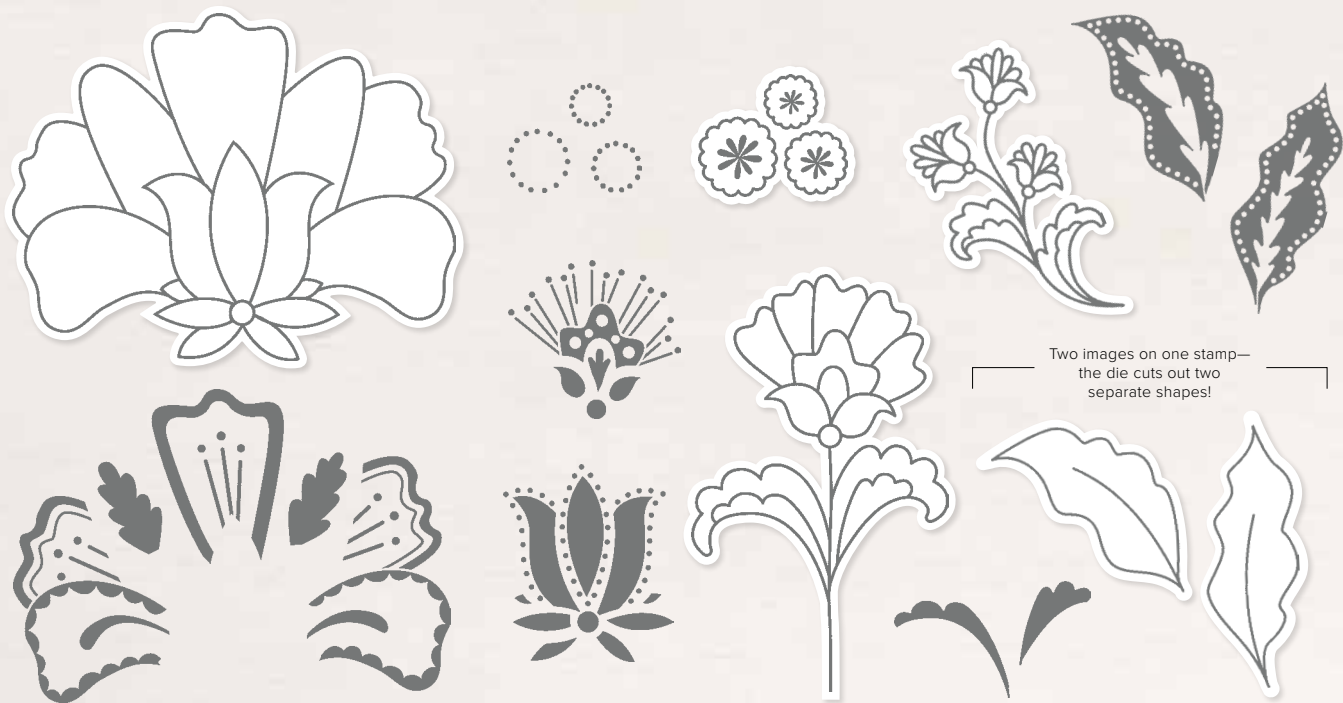

N BATIK BOUTIQUE • 155077 | $30.00 AUD | $36.00 NZD
11 photopolymer stamps (suggested clear blocks: a, b, d) • Two-Step
O Coordinates with Batik Dies (p. 158)

10% BUNDLED SAVINGS		+	BATIK BOUTIQUE BUNDLE 158362 | ~~$80.00~~ $72.00 AUD | ~~$97.00~~ $87.25 NZD Photopolymer • Batik Boutique Stamp Set + Batik Dies (p. 158)