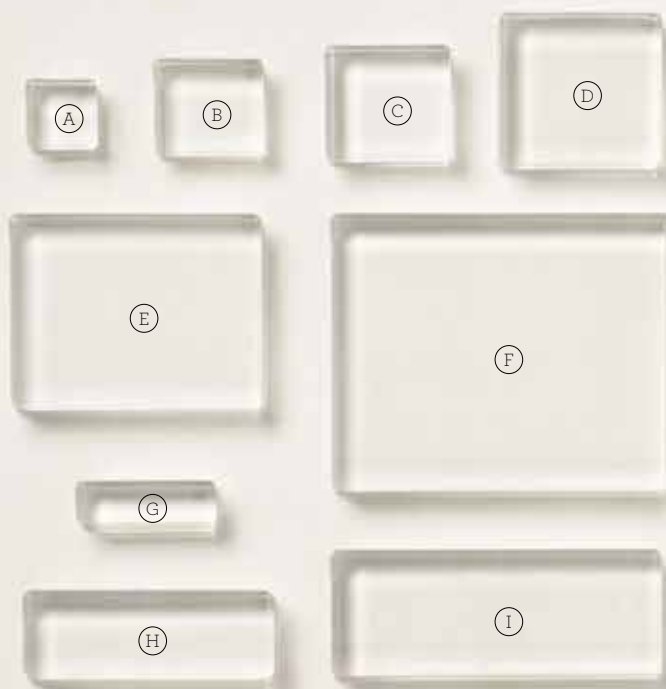

STAMPIN' ACCESSORIES

CLEAR BLOCKS (A-I)

Acrylic blocks for cling and photopolymer stamps. See block size recommendations throughout the catalogue.

10%
BUNDLED SAVINGS

CLEAR BLOCK BUNDLE (A-I) • 118491
~~$134.00~~ $120.50 AUD | ~~$163.75~~ $147.25 NZD
Includes 1 each of clear block in a convenient set.

BLOCK A • 118487

$7.00 AUD | $8.50 NZD
1-3/16" x 1-1/4" (3 x 3.2 cm)

BLOCK B • 117147

$10.00 AUD | $12.00 NZD
1-5/8" x 1-15/16" (4.1 x 4.9 cm)

BLOCK C • 118486

$12.00 AUD | $14.50 NZD
2" x 2-1/4"
(5.1 x 5.7 cm)

BLOCK D • 118485

$14.00 AUD | $17.00 NZD
2-7/8" x 2-11/16" (7.3 x 6.8 cm)

BLOCK E • 118484

$20.00 AUD | $25.00 NZD
3-7/16" x 4-7/16" (8.7 x 11.3 cm)

BLOCK F • 118483

$29.00 AUD | $35.00 NZD
4-7/8" x 6" (12.4 x 15.2 cm)

BLOCK G • 118489

$8.00 AUD | $9.75 NZD
2-1/2" x 3/4" (6.4 x 1.9 cm)

BLOCK H • 118490

$14.00 AUD | $17.00 NZD
4-7/16" x 1-5/8" (11.3 x 4.1 cm)

BLOCK I • 118488

$20.00 AUD | $25.00 NZD
5-7/8" x 2-1/4" (14.9 x 5.7 cm)

1. GRID PAPER

130148 | $21.75 AUD | $26.25 NZD

Protect your workspace. Use as scrap paper and ruler. 100 sheets. 11" x 17" (28 x 43 cm). See p. 144 for Small Grid Paper that fits the Stamparatus.

2. STAMPIN' SCRUB®

126200 | $31.00 AUD | $38.00 NZD

Washable, plush, black fibre scrub pads. Use with Stampin' Mist® Stamp Cleaner (sold separately). Each pad: 7" x 7" (17.8 x 17.8 cm).

3. STAMPIN' MIST STAMP CLEANER

153648 | $19.25 AUD | $23.00 NZD

Lightly scented. 8 fl. oz. (237 ml).

4. CLEAR BLOCK STORAGE CADDY

120279 | $29.00 AUD | $35.00 NZD

Protect your clear blocks; carry them anywhere! Holds one of each block size. Removable insert protects blocks when lid is closed. Blocks sold separately. 8-1/16" x 10-5/8" x 1-3/16" (20.5 x 27 x 3 cm).

5. STAMPIN' PIERCE MAT

126199 | $9.00 AUD | $11.00 NZD

Protect work surfaces as you paper pierce. Also get even pressure and ink coverage with photopolymer stamps. Buy 1 for piercing and 1 for stamping! 1 mat. 6-1/2" x 9-1/2" (16.5 x 24.1 cm).

6. SIMPLY SHAMMY

147042 | $14.00 AUD | $17.00 NZD

Reusable mat makes stamp cleaning easy. Just add water and wipe the stamps on the shammy. No lint, no chemicals—just clean! Portable 5" x 7" (12.7 x 17.8 cm) size fits neatly in a Standard Stamp Case.

7. STANDARD STAMP CASES

119105 | $14.00 AUD | $16.75 NZD

Storage cases to organise your stamp sets and accessories. 7-1/2" x 5-1/2" x 5/8" (19 x 14 x 1.6 cm). 4 cases.