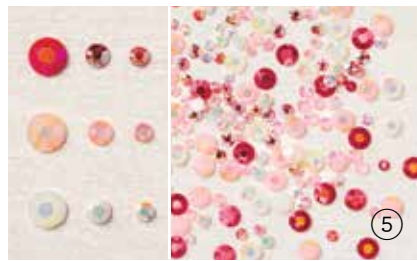

N 1. GENIAL GEMS • 155500
$14.00 AUD | $16.75 NZD

Adhesive backed, faceted, glitter gems.
100 pieces: 25 each of 2 colours in 2 sizes.
4 mm, 5 mm. Mint Macaron, Pale Papaya.
Coordinates with Hand-Penned Suite
(p. 104–105).

2. ELEGANT FACETED GEMS
152464 | $13.00 AUD | $15.75 NZD

Adhesive-backed gems. 90 pieces: 15 each
of 3 colours and 2 sizes. 4 mm, 5 mm. Clear,
Petal Pink, pearlescent white.

3. GILDED GEMS • 152478
$12.25 AUD | $14.75 NZD

Adhesive-backed, opaque gold gems.
90 pieces: 30 each in 3 sizes. 4 mm, 5 mm,
6 mm.

4. BLUE ADHESIVE-BACKED GEMS
153547 | $14.00 AUD | $16.75 NZD

Glittery faceted gems with iridescent sheen.
Adhesive-backed. 120 pieces: 30 each of
2 colours in 2 sizes. 4 mm, 6 mm. Balmy Blue,
Night of Navy.

5. FROM MY HEART FACETED GEMS
151154 | $10.50 AUD | $12.50 NZD

Iridescent faceted gems. Approximately
180 pieces in 3 colours. 3 sizes. 3 mm,
4 mm, 6 mm. Flirty Flamingo, Real Red, white.

N 6. 2020–2022 IN COLOR SQUARE GEMS
155572 | $14.00 AUD | $16.75 NZD

Adhesive-backed, square gems. 100 pieces:
10 each of 5 colours in 2 sizes. 4 mm, 5 mm.
Bumblebee, Cinnamon Cider, Just Jade,
Magenta Madness, Misty Moonlight.

7. CHAMPAGNE RHINESTONE BASIC JEWELS • 151193 | $10.50 AUD | $12.50 NZD

Self-adhesive rhinestones in elegant neutral
colour. 140 pieces in 3 sizes. 3 mm, 4 mm, 5
mm.

8. HOLIDAY RHINESTONE BASIC JEWELS
150457 | $10.50 AUD | $12.50 NZD

Bright adhesive-backed rhinestones. 140
pieces: 3 mm (20 each of 5 colours), 4 mm
(4 each of 5 colours), and 5 mm (4 each of
5 colours). Cherry Cobbler, Coastal Cabana,
Night of Navy, Pumpkin Pie, Shaded Spruce.

9. RHINESTONE BASIC JEWELS
144220 | $8.75 AUD | $10.50 NZD

Elegant adhesive-backed rhinestones.
140 pieces: 3 mm (100), 4 mm (20), 5 mm (20).

10. RED RHINESTONE BASIC JEWELS
146924 | $12.25 AUD | $14.75 NZD

Red adhesive-backed rhinestones.
220 pieces. 3 mm.

N 11. 2021–2023 IN COLOR JEWELS
155571 | $12.25 AUD | $14.75 NZD

Adhesive-backed iridescent gems.
100 pieces: 20 each of 5 colours in 2 sizes.
3 mm, 4 mm. Evening Evergreen, Fresh
Freesia, Pale Papaya, Polished Pink,
Soft Succulent.

N 12. SILVER & CLEAR EPOXY ESSENTIALS
155567 | $16.50 AUD | $20.00 NZD

180 self-adhesive epoxy shapes in 2 finishes:
clear and silver-backed. 3 shapes: raindrop
(6 mm); diamond (6 mm); circle (5 mm).