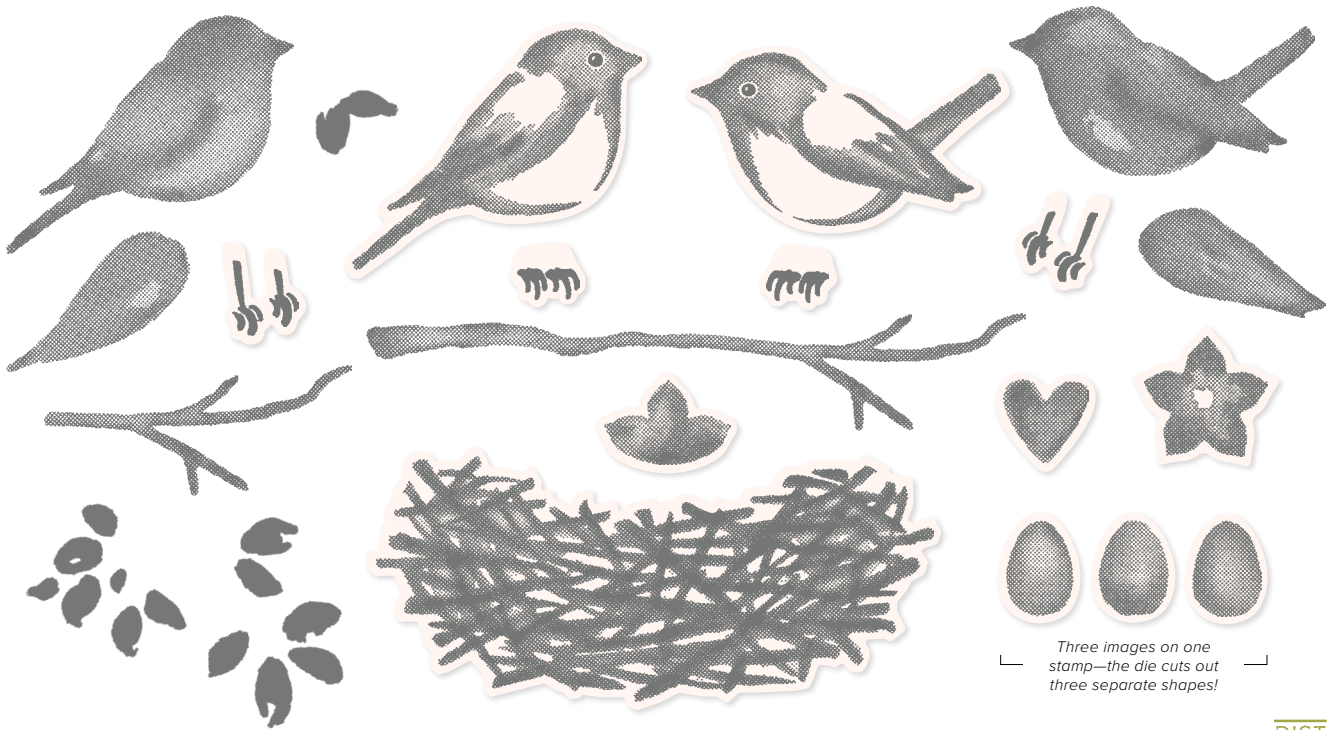

N GARDEN BIRDHOUSES • 155090 | $31.00 AUD | $38.00 NZD
19 photopolymer stamps (suggested clear blocks: a, b, c, e)

BIRDS & BRANCHES • 158281 | $31.00 AUD | $38.00 NZD

19 photopolymer stamps (suggested clear blocks: a, b, c, h) • Two-Step
○ Coordinates with Birds & More Dies (p. 162)

**DIST
INK
TIVE™**