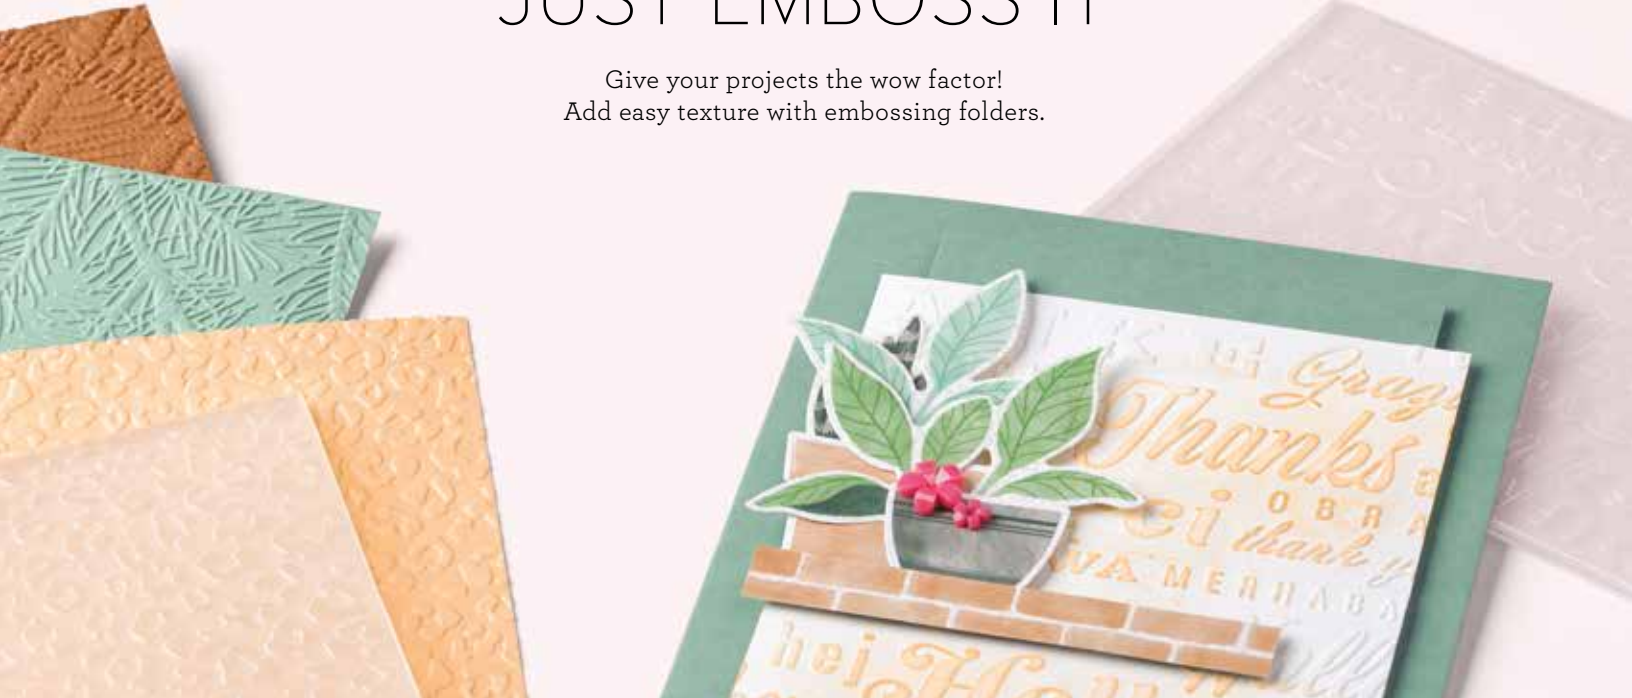

JUST EMBOSS IT

Give your projects the wow factor!
Add easy texture with embossing folders.

N ANIMAL PRINT • 155429
$13.00 AUD | $15.75 NZD
6-1/4" x 4-1/2" (15.9 x 11.4 cm)
Coordinates with In the Wild Suite
(p. 44–45)