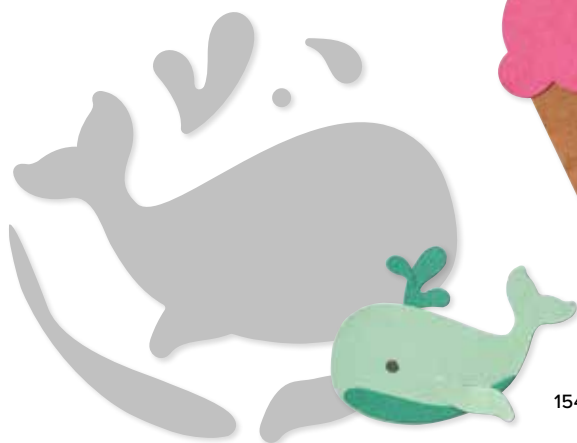

DELIGHTFUL TAG TOPPER
149518 | \$40.00 AUD | \$48.00 NZD

TAILORED TAG
145667 | \$31.00 AUD | \$38.00 NZD

TULIP BUILDER
151295 | \$31.00 AUD | \$38.00 NZD

WHALE
152699 | \$31.00 AUD | \$38.00 NZD

ICE CREAM CONE BUILDER
154241 | \$31.00 AUD | \$38.00 NZD