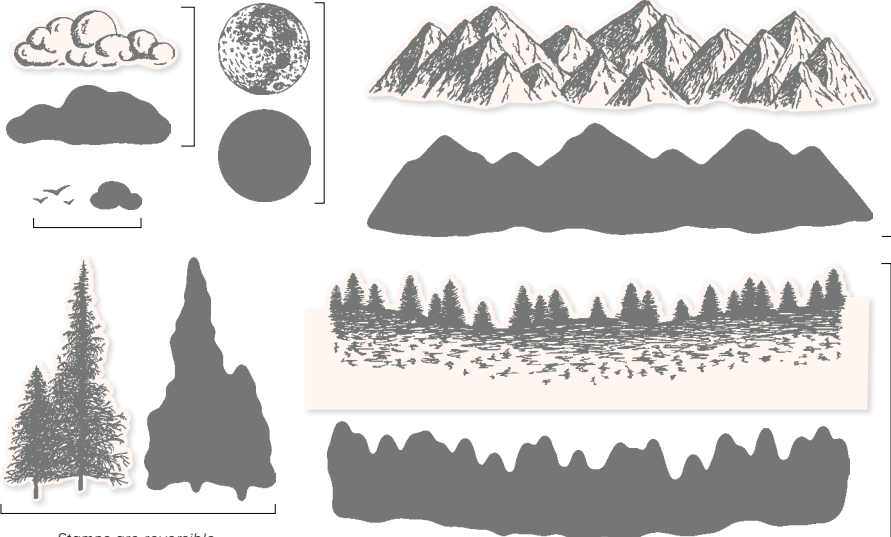

ARTWORK SHOWN AT 50%*