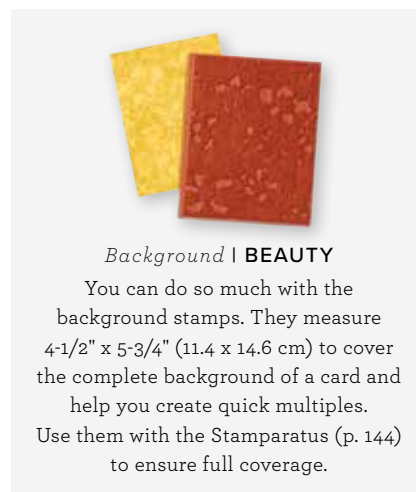

Create a unique multicolour effect by stamping the background once, then turning it 180 degrees and restamping. The Stamparatus helps with perfect positioning.