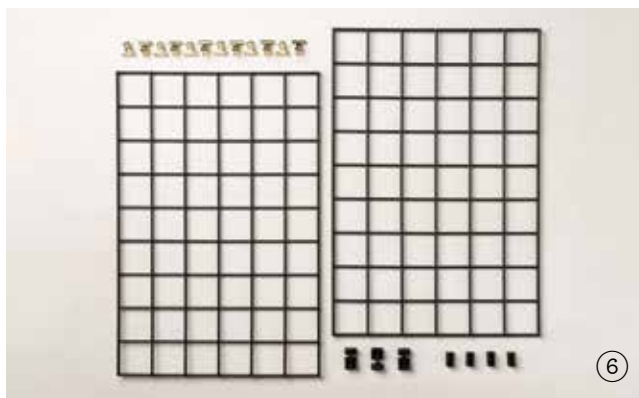

1. STAMPIN' BLENDS STORAGE • 149169 | $24.00 AUD | $29.00 NZD

Set of 5 white plastic trays. Each tray stores 6 Stampin' Blends markers (p. 122–123). Stack several trays together or combine with other storage products. Peel-and-stick silicone feet are included to protect your surface and prevent slipping. Each tray: 5" x 5" x 7/8" (12.7 x 12.7 x 2.2 cm).

2. INK PAD & MARKER STORAGE • 149168 | $24.00 AUD | $29.00 NZD

Set of 5 white plastic trays. Each tray stores one Stampin' Pad (p. 122–123, 126) and one Stampin' Write Marker (p. 123, 126) or one Watercolor Pencil (p. 126). Stack several trays together or combine with other storage products. Peel-and-stick silicone feet are included to protect your surface and prevent slipping. Each tray: 5" x 5" x 7/8" (12.7 x 12.7 x 2.2 cm).

3. TOPPER LID • 149167 | $5.00 AUD | $6.25 NZD

One white plastic lid. Lid covers Ink Pad & Marker Storage, Stampin' Blends Storage, and Open Storage for a neat appearance. 5" x 5" x 3/8" (12.7 x 12.7 x 1 cm).

4. TOPPER STORAGE • 149170 | $9.00 AUD | $10.50 NZD

One white plastic topper. Topper fits on top of Ink Pad & Marker Storage, Stampin' Blends Storage, and Open Storage. Holds up to 20 Stampin' Ink Refills (p. 122–123, 126) or other small items. 5" x 5" x 1-1/4" (12.7 x 12.7 x 3.2 cm).

5. OPEN STORAGE • 149171 | $17.75 AUD | $21.00 NZD

One white plastic cube. The open front design lets you neatly stash small items such as embellishments, adhesives, ribbon, and more. Peel-and-stick silicone feet are included to protect your surface and prevent slipping. 5" x 5" x 4-1/16" (12.7 x 12.7 x 10.3 cm).

6. CARD DISPLAY • 153610 | $52.00 AUD | $63.00 NZD

Show off the cards you make and receive on this black wire display stand. 2 foldable panels let you adjust the footprint of the display. Includes 2 panels, 3 hinges, 4 stabilising feet, and 12 gold library clips. Panel size: 12" x 18" (30.5 x 46 cm) each.