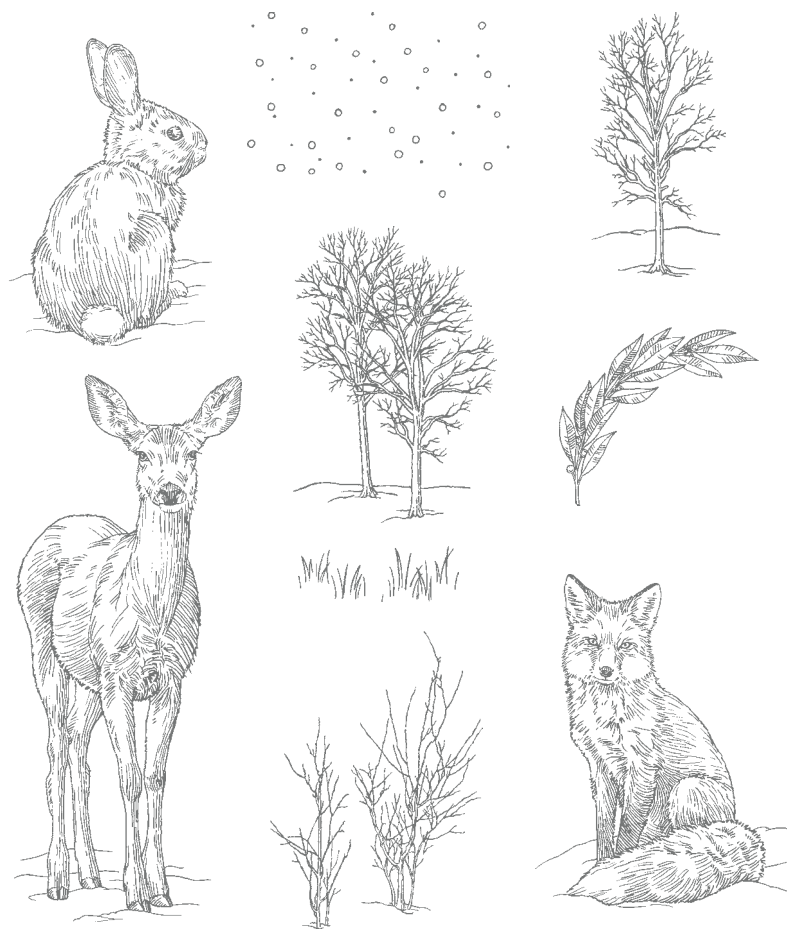

[P. 131]
BLOOM WHERE
YOU'RE PLANTED DESIGNER
SERIES PAPER
155696 | $20.00 AUD | $24.25 NZD