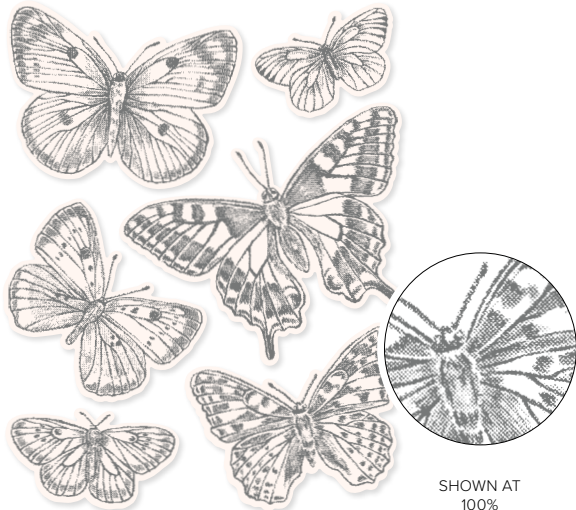

ARTWORK SHOWN AT 45%*

BUTTERFLY BRILLIANCE • 155092
$30.00 AUD | $36.00 NZD

1 cling stamp (suggested clear block: f)
O Coordinates with Brilliant Wings Dies (p. 158)

DISTINKTIVE™