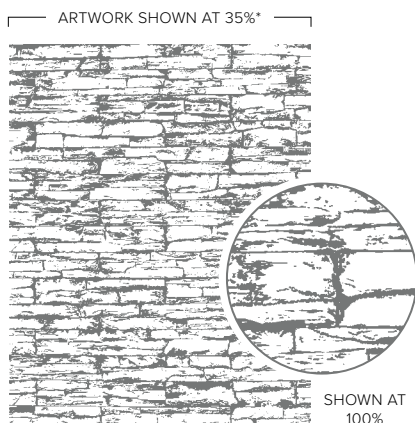

STACKED STONE • 152556
$30.00 AUD | $36.00 NZD
1 cling stamp (suggested clear block: f)