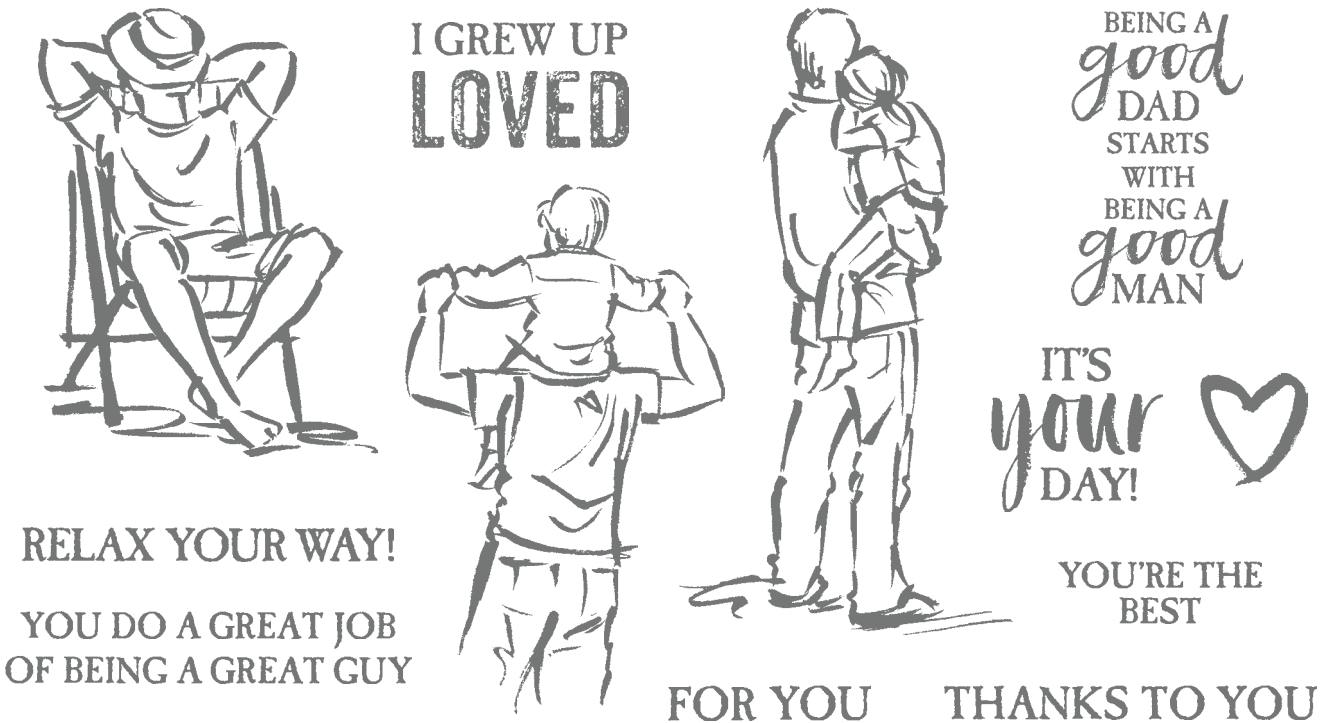

A GOOD MAN • 149270 | \$42.00 AUD | \$50.00 NZD
12 cling stamps (suggested clear blocks: b, d, e, g)

[P. 153]
 MINI STAMPIN' CUT
 & EMBOSS MACHINE
 150673 | \$104.00 AUD | \$126.00 NZD

The Mini Stampin' Cut & Emboss Machine works with dies up to 3-3/8" (8.6 cm) wide. You'll love being able to create on the go.