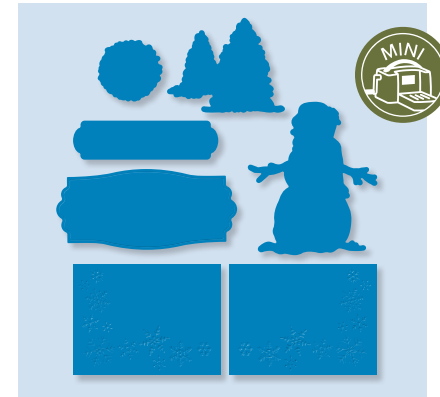

SNOW TIME DIES

153564 **$57.00 AUD** | **$69.00 NZD**

Use with the Stampin' Cut & Emboss Machine (AC p. 170) to quickly create custom accents. 7 dies. Largest die: 3-1/4" x 2-5/8" (8.3 x 6.7 cm).