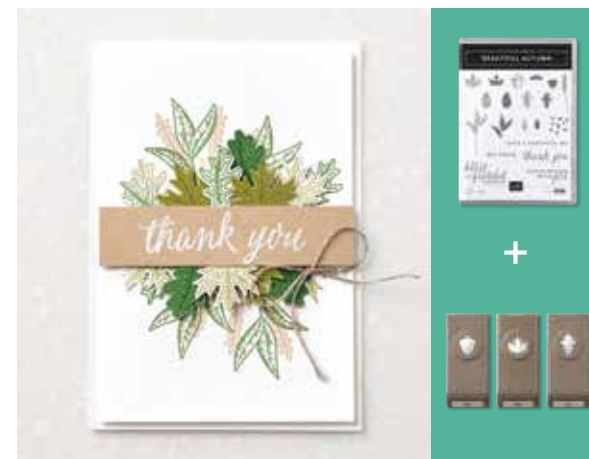

10% OFF

BEAUTIFUL AUTUMN
BUNDLE • P. 46
Photopolymer • 155189
$88.00 AUD | $106.00 NZD
Beautiful Autumn Stamp Set + Autumn Punch Pack