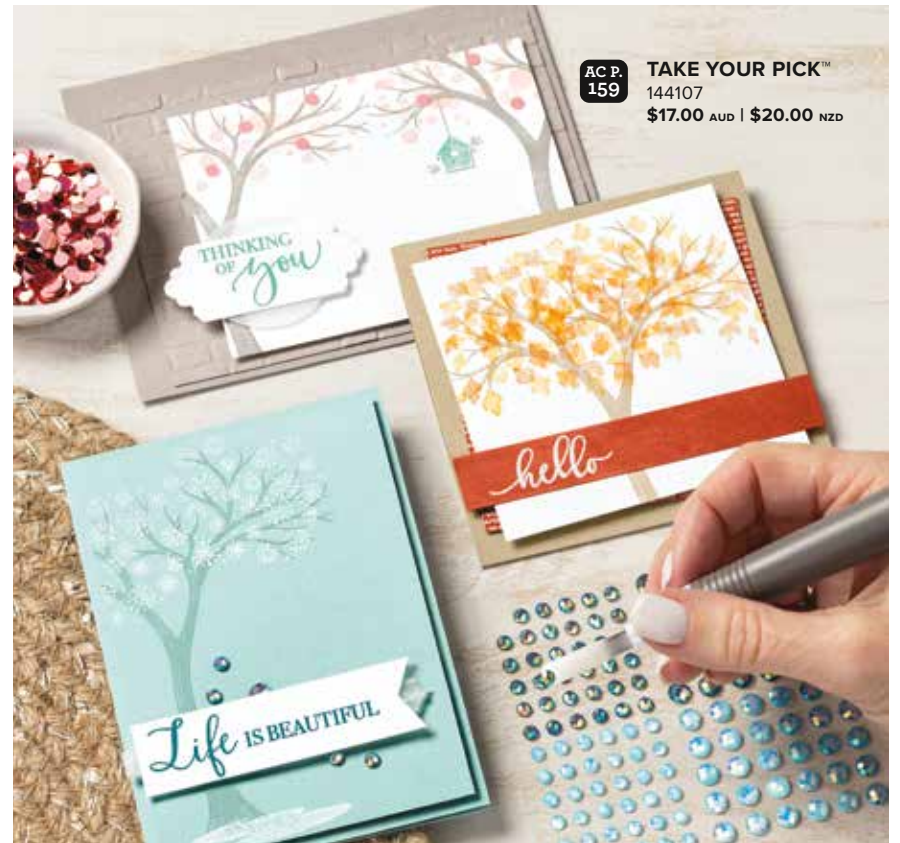

AC P. 159 **TAKE YOUR PICK™**
144107
$17.00 AUD | $20.00 NZD