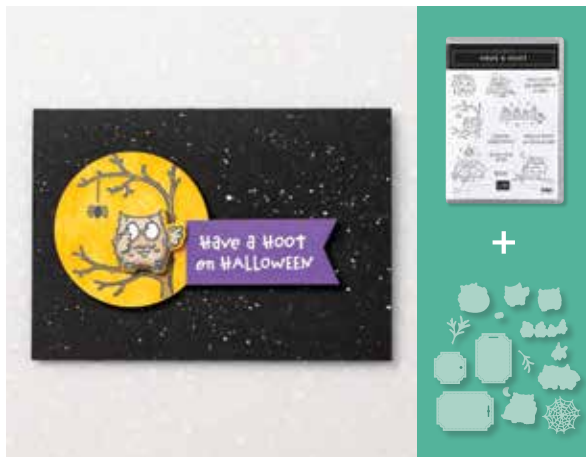

10% OFF

HAVE A HOOT

BUNDLE • P. 62

Cling • 155208 **$89.00 AUD | $107.00 NZD**

Have a Hoot Stamp Set + Peek-a-Hoot Dies