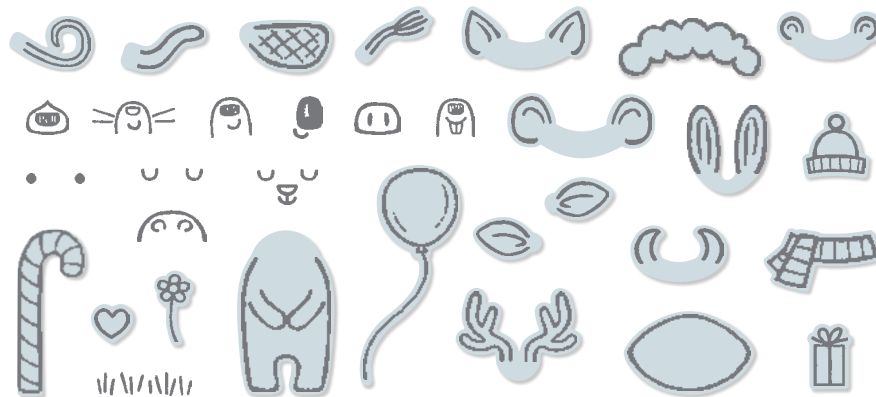

Samples also use the Autumn Greetings (p. 50) and Blossoms in Bloom (AC p. 51) Stamp Sets.

ARTWORK SHOWN AT 50%