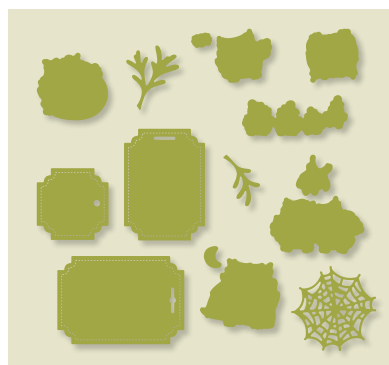

Have a Hoot Bundle

HAVE A HOOT STAMP SET + PEEK-A-HOOT DIES

Cling • 155208 **\$89.00** AUD | **\$107.00** NZD

Tip Cut out several tags from one piece of cardstock to create a cute window like this one.

PEEK-A-HOOT DIES