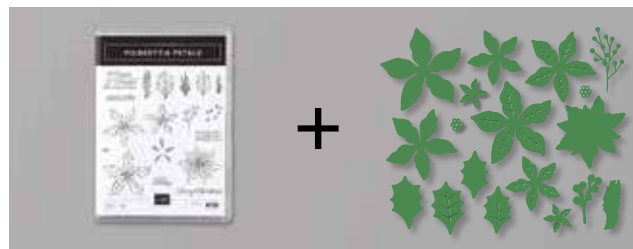

REAL RED

OLD OLIVE

GARDEN GREEN

BUMBLEBEE

SOFT SUEDE

POINSETTIA PLACE DESIGNER SERIES PAPER

153487 **\$20.00 AUD | \$24.25 NZD**

Poinsettias, pine cones and holly combine with subtle visual texture for a rustic feel. Some images can be cut out using the Poinsettia Dies (p. 16). Or layer behind the Plush Poinsettia Specialty Paper for an elegant look. 12 sheets: 2 each of 6 double-sided designs*. 12" x 12" (30.5 x 30.5 cm). Acid free, lignin free. *Bumblebee, Garden Green, Old Olive, Real Red, Soft Suede, Whisper White*