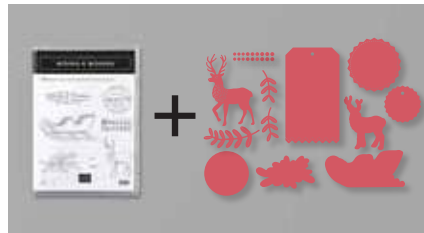

WISHES & WONDER BUNDLE

Cling • 155151

$82.75 AUD | $99.75 NZD

Coordinate and save! Buy the stamp set and dies bundle (p. 32) and save 10%.