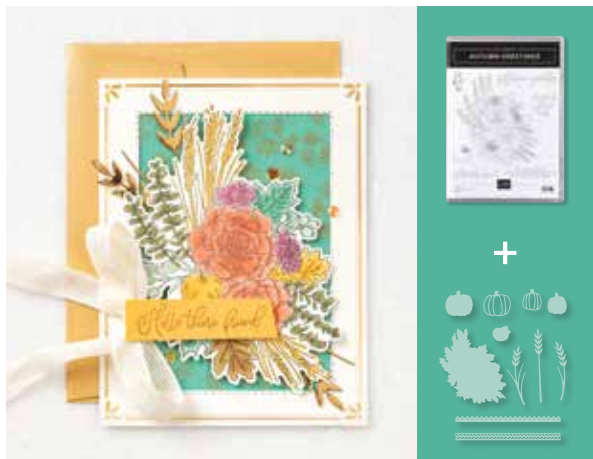

10% OFF

LOVE OF LEAVES

BUNDLE • P. 49

Photopolymer • 155195

\$82.75 AUD | \$100.75 NZD

Love of Leaves Stamp Set + Stitched Leaves Dies

10% OFF

AUTUMN GREETINGS