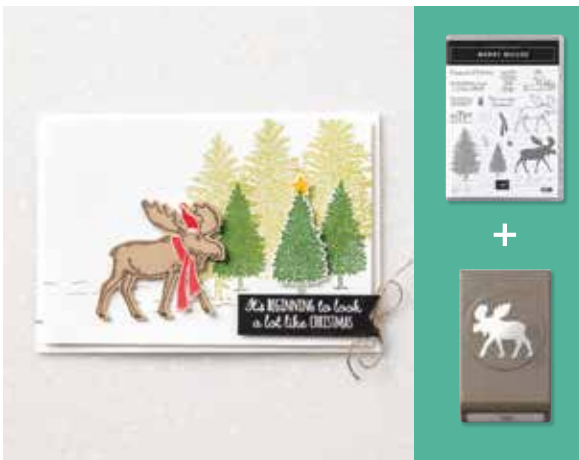

\$81.00 AUD | \$98.00 NZD

Coming Home Stamp Set + Home Together Dies

10% OFF

MERRY MOOSE

BUNDLE • P. 27

Returning fave!

Photopolymer • 153015

\$54.75 AUD | \$66.50 NZD