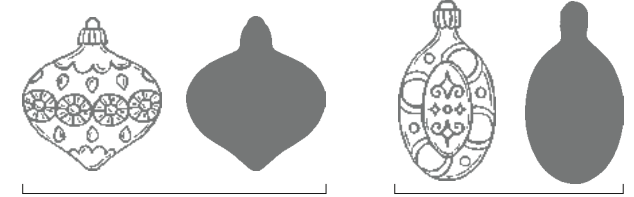

Stamps are reversible. Ink and stamp either side.

ARTWORK SHOWN AT 50%

TURNOVERS

154873 **$35.00 AUD | $42.00 NZD**
(suggested clear blocks: b, c)
9 photopolymer stamps • Two-Step

Coordinates with Heart Punch Pack (AC p. 168)

REVERSIBLES™

*Patent pending