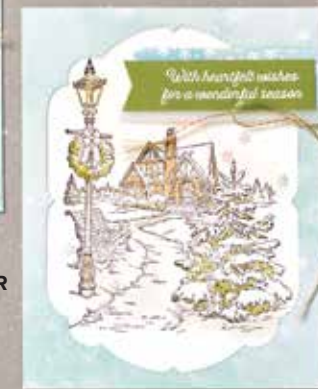

**SHIMMERY WHITE
A4 CARDSTOCK**

121717 **\$17.50** AUD | **\$21.00** NZD

AC P.
153

**FLUID 100
WATERCOLOR PAPER**

149612
\$15.75 AUD | **\$19.00** NZD

Tip Get subtly different effects by changing the paper you stamp on.