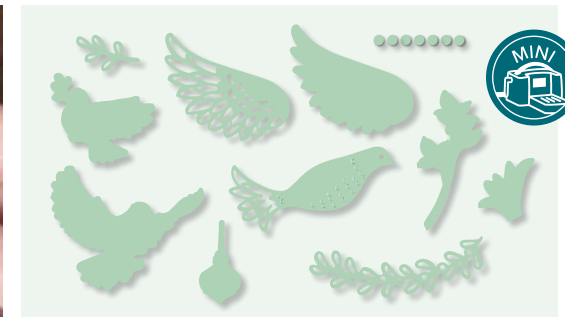

DETAILED DOVE DIES
153526 **$57.00** AUD | **$69.00** NZD
Use with the Stampin' Cut & Emboss Machine (AC p. 170) to quickly create custom accents. 11 dies. Largest die: 2-1/4" x 2-7/8" (5.7 x 7.3 cm).