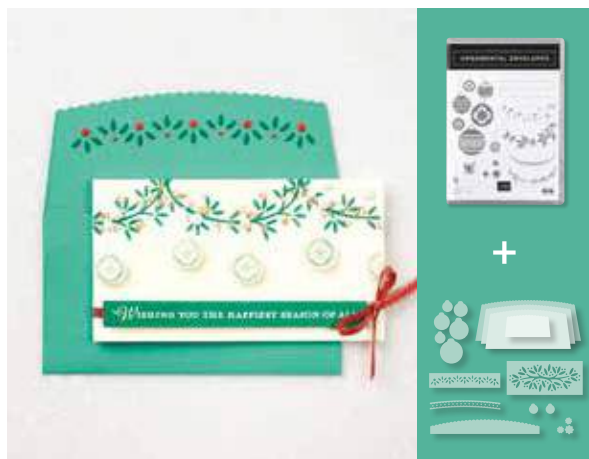

10% OFF

ORNAMENTAL ENVELOPES
BUNDLE • P. 40
Photopolymer • 155168
$83.50 AUD | $100.75 NZD
*Ornamental Envelopes Stamp Set
+ Envelopes Dies*