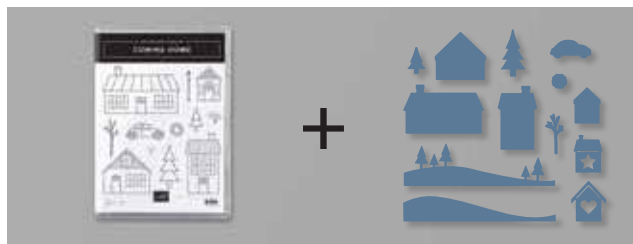

COMING HOME BUNDLE

Photopolymer • 155144 **$81.00 AUD | $98.00 NZD**

Coordinate and save! Buy the stamp set and dies bundle (p. 26) and save 10%.