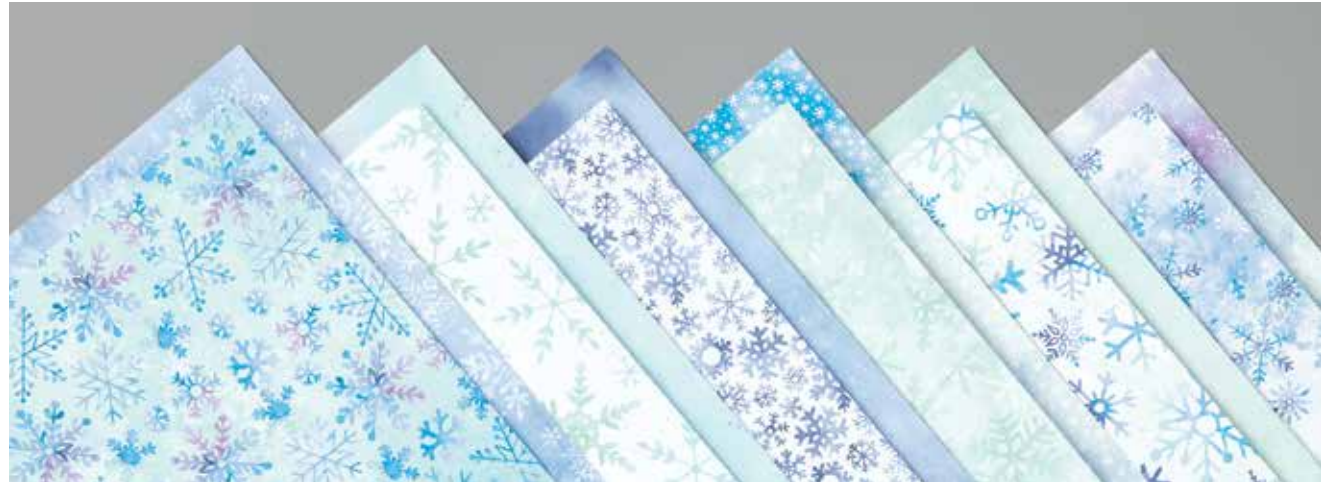

SNOWFLAKE SPLENDOR

SUITE

Enjoy the splendour of hand-painted imagery in a rich, cool colour palette. Get swept away with a flurry of creative products designed to inspire you.

SNOWFLAKE SPLENDOR SUITE COLLECTION

Photopolymer • 155115

$165.00 AUD | $199.75 NZD

Get a coordinating selection of products with one simple purchase. Suite bundle includes one each of the items shown on this page. Add ink, cardstock and adhesive (see annual catalogue) to complete your project.

HIGHLAND HEATHER

POOL PARTY

COASTAL CABANA

BALMY BLUE

PACIFIC POINT

MISTY MOONLIGHT

NIGHT OF NAVY

SNOWFLAKE SPLENDOR DESIGNER SERIES PAPER

153512 **$20.00 AUD | $24.25 NZD**

Hand-painted snowflakes and wintry blues combine for an instant watercolour feel. 12 sheets: 2 each of 6 double-sided designs*. 12" x 12" (30.5 x 30.5 cm). Acid free, lignin free.

Balmy Blue, Coastal Cabana, Highland Heather, Misty Moonlight, Night of Navy, Pacific Point, Pool Party, Whisper White