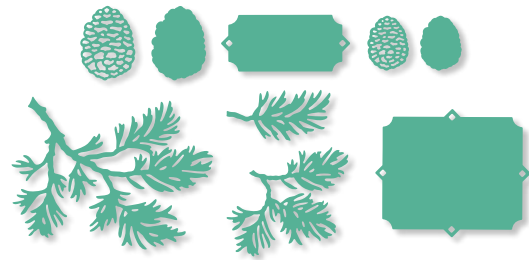

BEAUTIFUL BOUGHS

150661 **$61.00 AUD | $74.00 NZD**
9 dies. Largest die: 3-7/8" x 3-3/4" (9.8 x 9.5 cm).
Coordinates with Peaceful Boughs Stamp Set (p. 57)