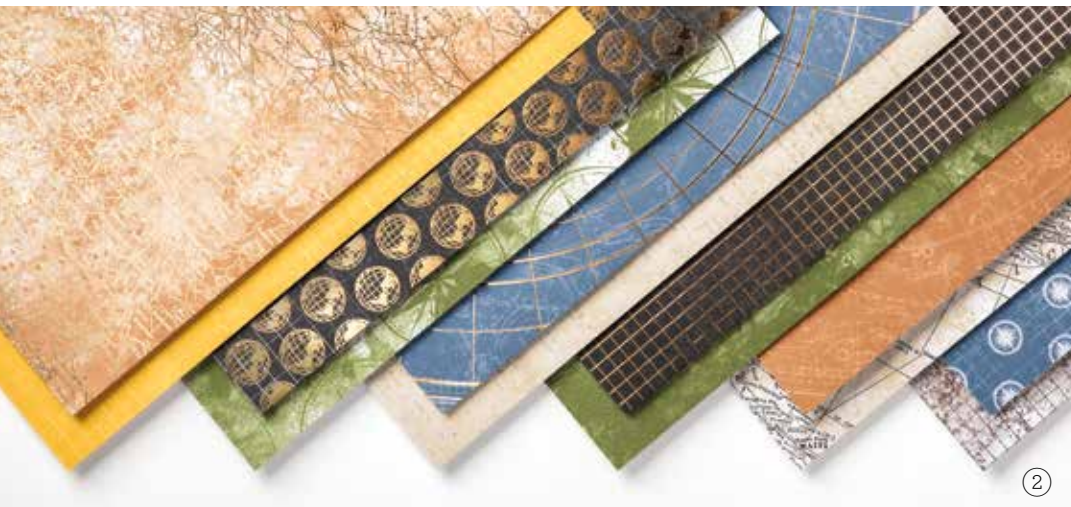

②

**❖ 2. WORLD OF GOOD
SPECIALTY DESIGNER
SERIES PAPER**

152491 **$26.00 AUD | $32.00 NZD**
Add an old-world feel to your crafting with these antique designs and textures. Brass foil designs on some sheets. 12 sheets: 2 each of 6 double-sided designs. 12" x 12" (30.5 x 30.5 cm).

Basic Black, brass, Bumblebee, Cinnamon Cider, Crumb Cake, Early Espresso, Misty Moonlight, Mossy Meadow, Whisper White
Coordinates with World of Good suite (p. 24–26)