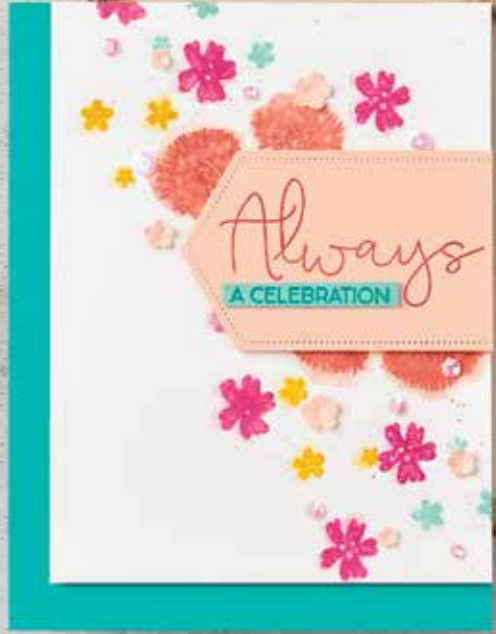

Punch out flowers with the Confetti Flowers Border Punch (p. 168). Then turn them into easy embellishments by layering them on stamped images.

FIELD OF FLOWERS Bundle

Photopolymer
154108 **$63.00 AUD | $75.50 NZD**
Field of Flowers Stamp Set
+ Confetti Flowers
Border Punch (p. 168)