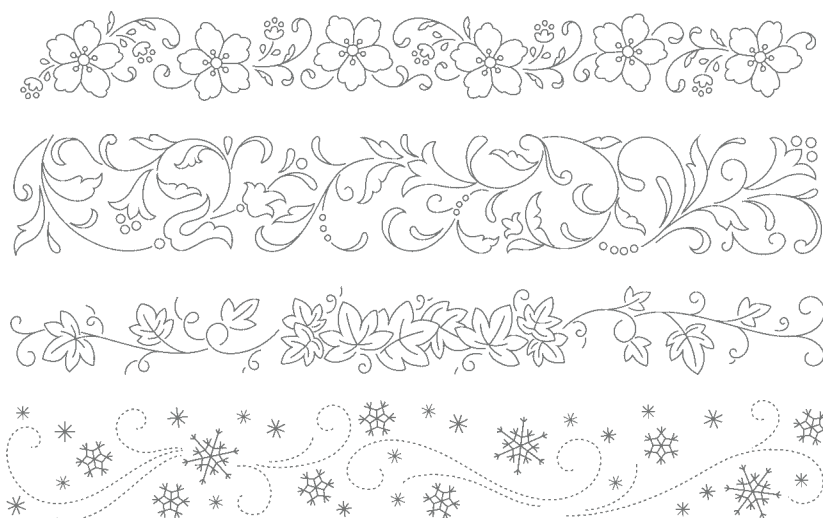

best wishes
thank you
love hello
for you

BORDERS AROUND

152627 $37.00 AUD | $44.00 NZD (suggested clear blocks: b, h)
9 cling stamps • Hinge-Step • Inspired by Million Sales Achiever Kimberly Cook