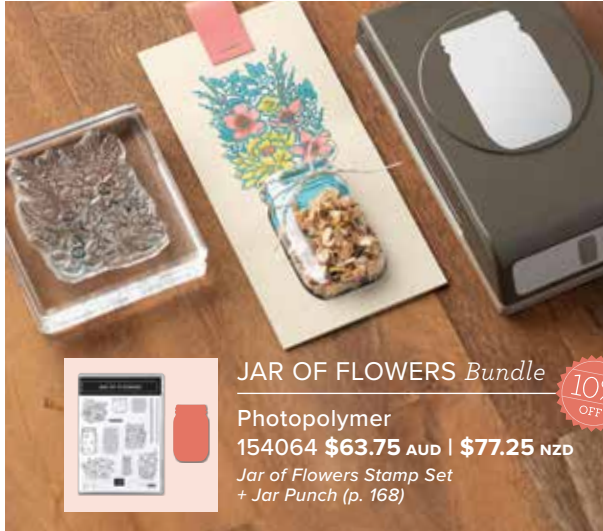

FLOWERS FOR EVERY SEASON *Suite*

ALL OCCASION

JAR OF FLOWERS *Bundle*

Photopolymer
154064 $63.75 AUD | $77.25 NZD
Jar of Flowers Stamp Set
+ Jar Punch (p. 168)

10% OFF