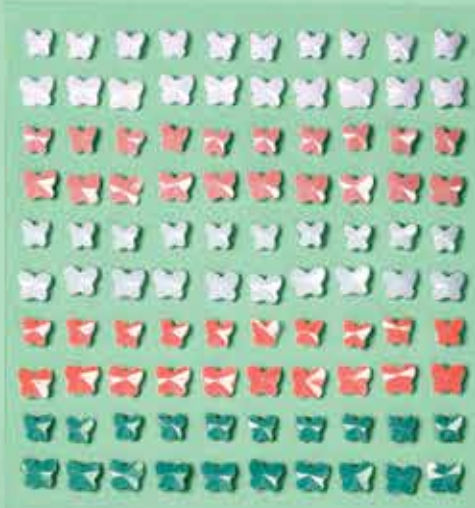

9

10

11

12

13

14

15

16

9. STAR DESIGNER ELEMENTS

150430 **$15.75 AUD** | **$19.00 NZD**

Adhesive-backed, faceted metallic stars. 40 pieces. 8 mm.

Copper

10. WOVEN THREADS SEQUIN ASSORTMENT

149498 **$8.75 AUD** | **$10.50 NZD**

Round sequins. Approximately 750 per package in 3 sizes. 3 mm, 4 mm, 5 mm.

Pretty Peacock, Purple Posy, Rococo Rose, Seaside Spray, Terracotta Tile

11. GOLD GLITTER ENAMEL DOTS

152155 **$14.00 AUD** | **$16.75 NZD**

Sparkly adhesive-backed dots. 160 pieces in 4 sizes: 3 mm, 4 mm, 5 mm, 6 mm.

12. BUTTERFLY GEMS

152481 **$11.25 AUD** | **$13.75 NZD**

Adhesive-backed resin butterflies. 100 pieces: 20 each of 5 colours in 2 sizes. 5 mm, 6 mm.

Pretty Peacock, Purple Posy, Rococo Rose, Seaside Spray, Terracotta Tile

13. ANTIQUED CORNERS & SLIDES

152471 **$14.75 AUD** | **$17.75 NZD**

Antiqued brushed bronze elements for memory keeping projects, journals and more. Place corners on top of paper or photos and adhere using Multipurpose Liquid Glue or Mini Glue Dots (p. 162). Weave ribbon through ribbon slides for custom accents. 30 pieces: 20 corners, 10 ribbon slides. Corners: 1/2" x 1/2" (1.3 x 1.3 cm). Ribbon slides: 1/2" x 3/8" (1.3 x 1 cm).

Coordinates with World of Good suite (p. 24–26)

14. PLAYING WITH PATTERNS RESIN DOTS

152467 **$14.00 AUD** | **$16.75 NZD**

Flat adhesive-backed dots in matte finish. 120 pieces: 40 each of 3 colours. 3 sizes: 4 mm, 5 mm, 6 mm.

Coastal Cabana, Crushed Curry, Purple Posy

Coordinates with Playing with Patterns suite (p. 100–102)

15. ELEGANT FACETED GEMS

152464 **$13.00 AUD** | **$15.75 NZD**

Adhesive-backed gems. 90 pieces: 15 each in 3 colours and 2 sizes. 4 mm and 5 mm.

Clear, Petal Pink, pearlescent white

Coordinates with Peony Garden suite (p. 82–84)

16. GILDED GEMS

152478 **$12.25 AUD** | **$14.75 NZD**

Adhesive-backed, opaque gold gems. 90 pieces: 30 each in 3 sizes. 4 mm, 5 mm, and 6 mm.