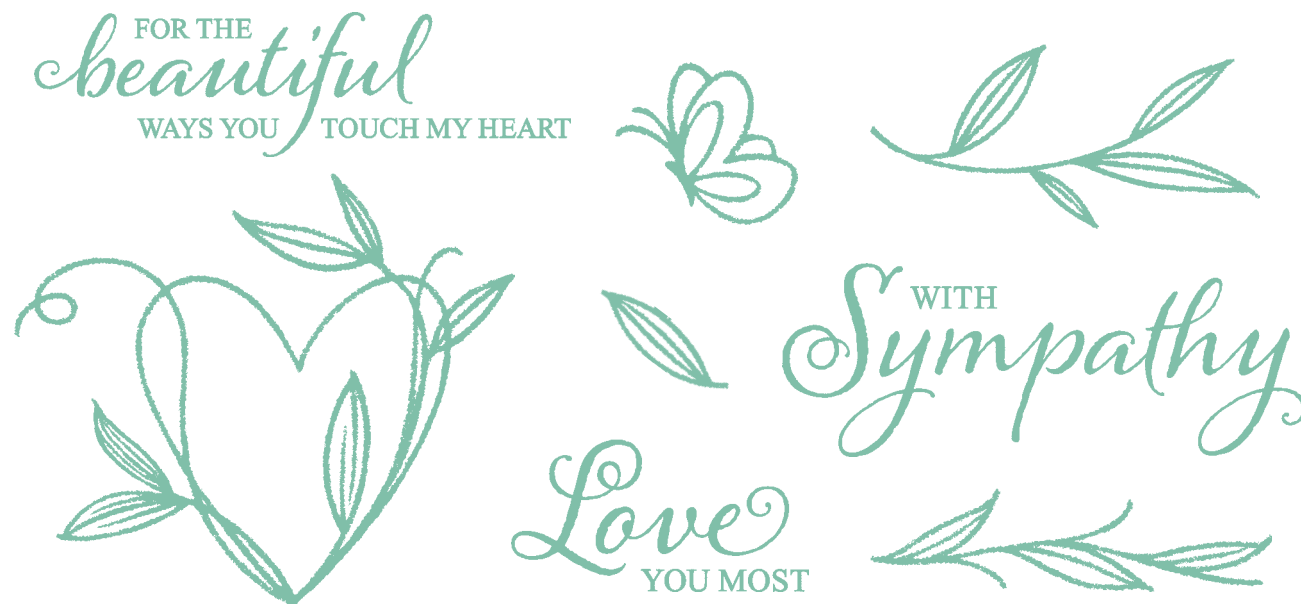

🎁 TOUCHED MY HEART

153497 **$21.00** AUD | **$25.00** NZD ($35.00 AUD | $42.00 NZD value value; suggested clear blocks: b, c, d)
8 cling stamps