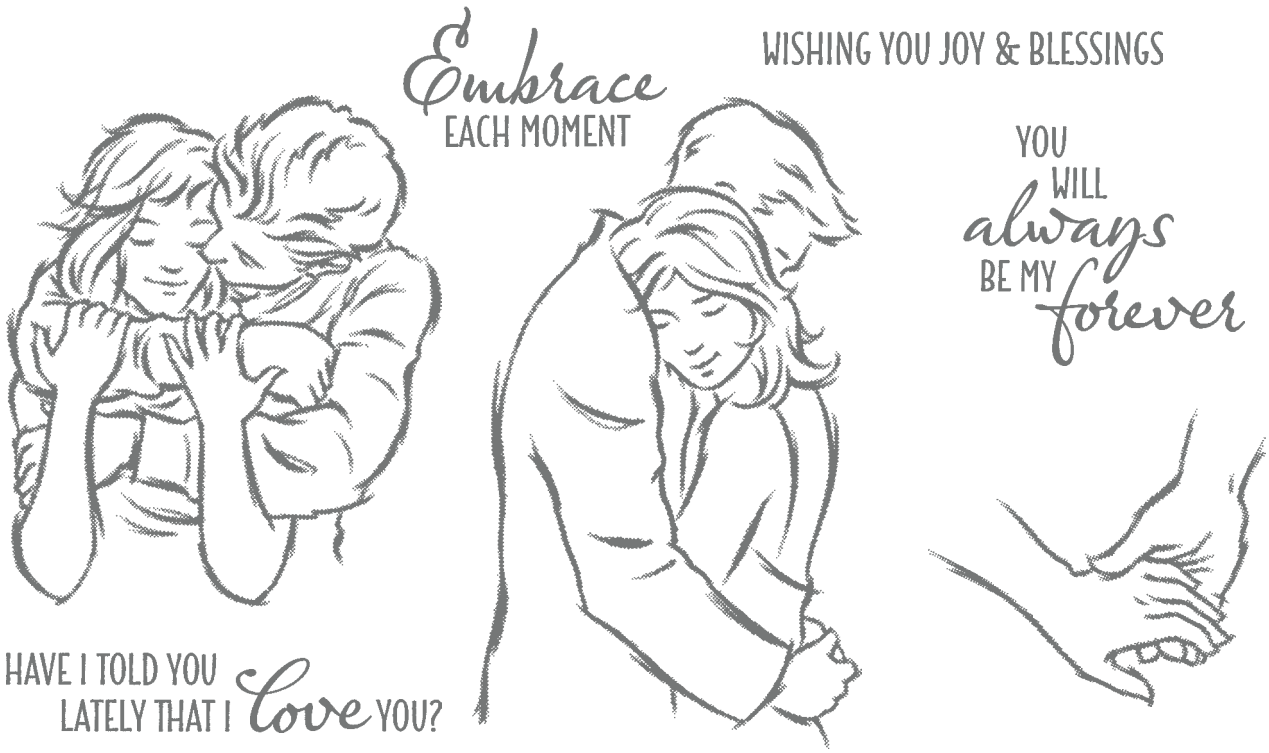

BEAUTIFUL *Blends*

Add gorgeous colour with Stampin' Blends. Use them to dye ribbon and embellishments to coordinate with your project, fill in line-art images, create watercolour-effect backgrounds and more.

EMBRACE EACH MOMENT

152594 $38.00 AUD | $46.00 NZD (suggested clear blocks: b, c, e)
7 cling stamps