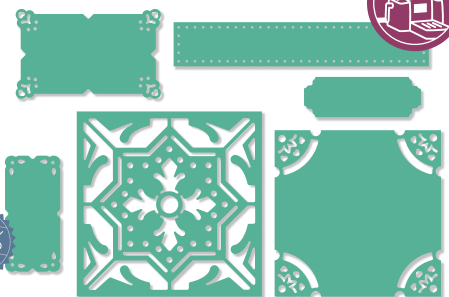

FIELD TILES

152707 **$59.00 AUD | $71.00 NZD**

6 dies. Largest die: 2-7/8" (7.3 cm).
Coordinates with Today's Tiles Stamp Set (p. 38)