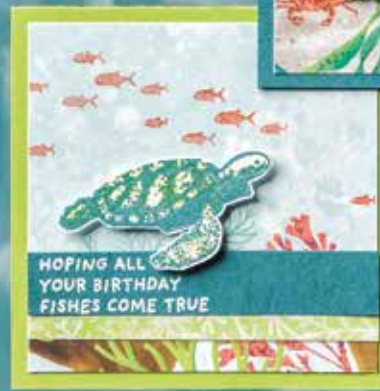

WHALE OF A TIME Suite

Some of the patterns on the Whale of a Time 6" x 6" (15.2 x 15.2 cm) Designer Series Paper (p. 150) are ideal for 3" x 3" (7.6 x 7.6 cm) cards. Simply cut the paper to size and use it as the background.

WHALE DONE Bundle

Photopolymer
154053

$54.75 AUD | $66.50 NZD

Whale Done Stamp Set
+ Whale Builder Punch (p. 169)

10%
OFF