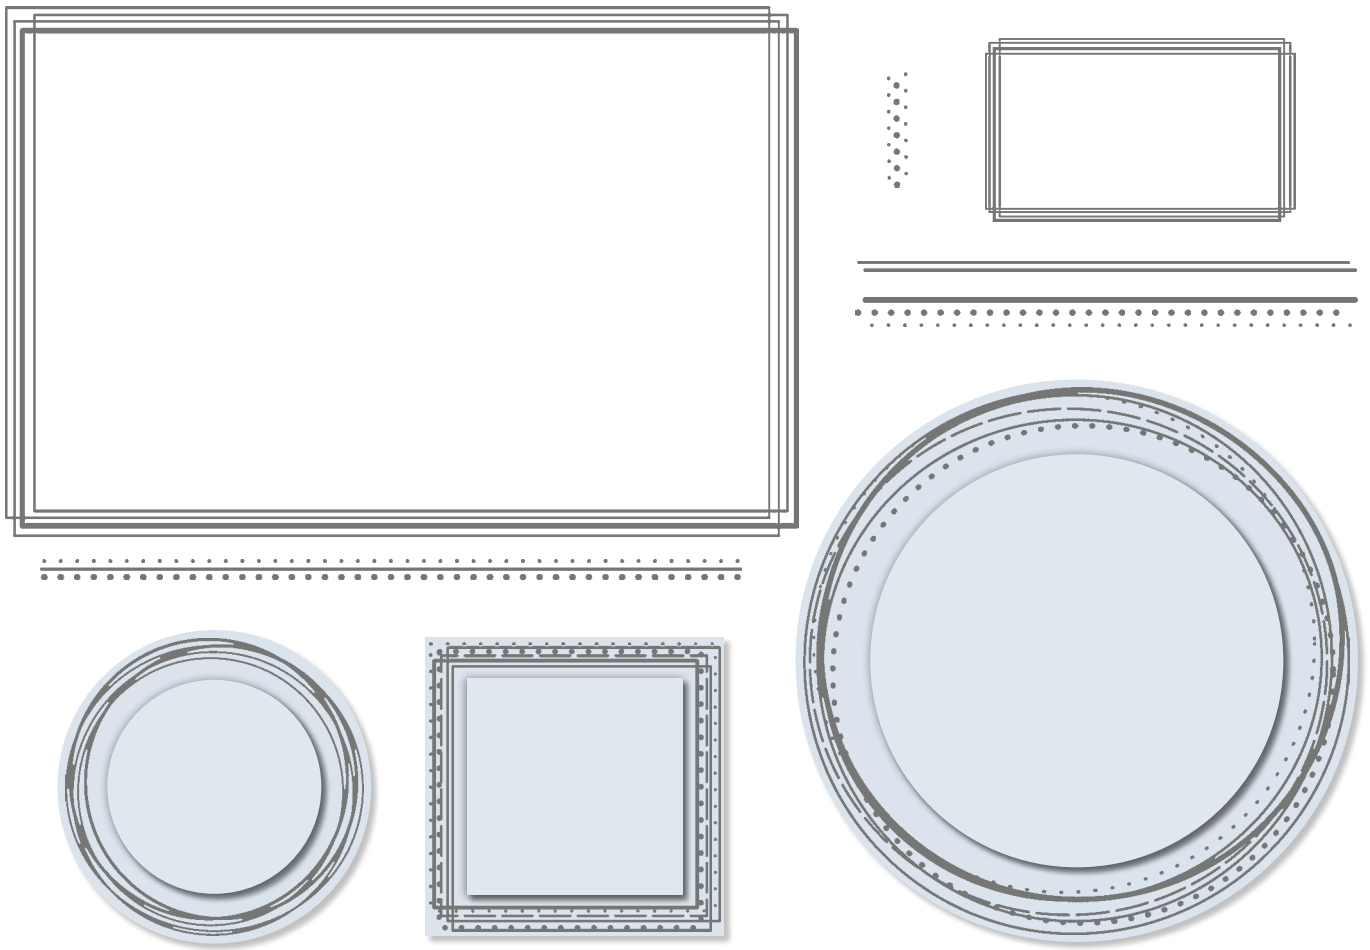

10%  
OFF

YOU ARE SO  
*special*

*Just saying  
hello*

**TASTEFUL TOUCHES**

152562 **\$40.00 AUD | \$48.00 NZD** (suggested clear blocks: c, d, h)

9 cling stamps

© Coordinates with *Tasteful Labels Dies* (p. 179)