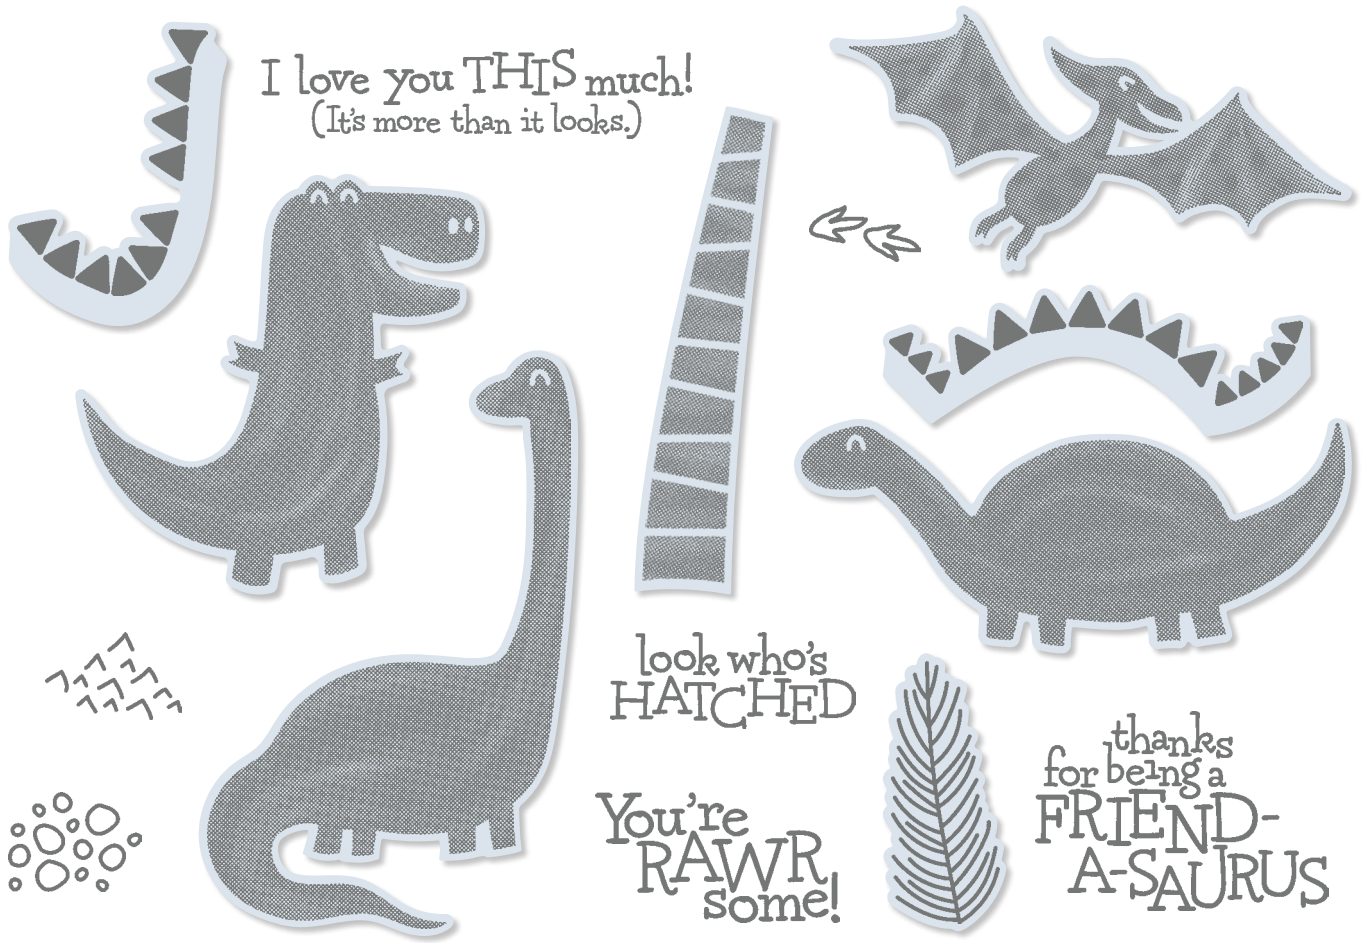

WE MUST BE RELATED!

TO AN AMAZING GRANDSON

**A GRAND KID**

152500 \$37.00 AUD | \$44.00 NZD (suggested clear blocks: b, c, d)  
11 cling stamps

*Customise*

**THE MESSAGE**

Use sentiments to customise images from dies, Designer Series Paper and Memories & More.