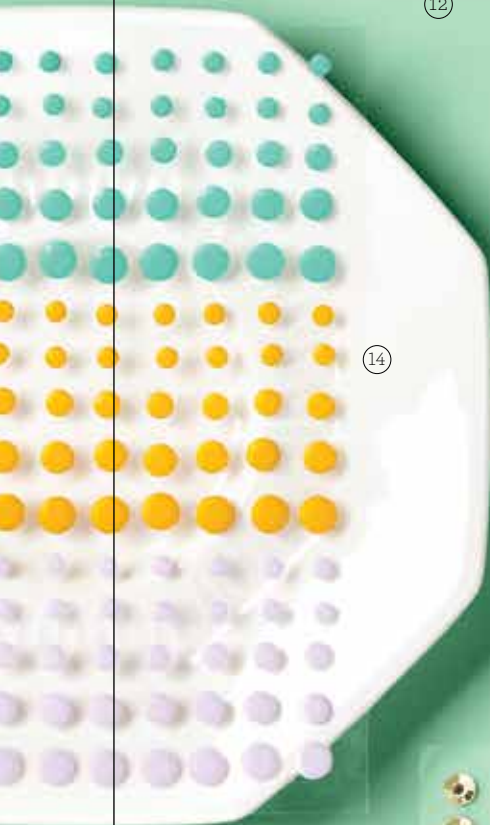

9

10

11

12

13

14

15

16

9. STAR DESIGNER ELEMENTS

150430 **$15.75 AUD** | **$19.00 NZD**

Adhesive-backed, faceted metallic stars. 40 pieces. 8 mm.

Copper

10. WOVEN THREADS SEQUIN ASSORTMENT

149498 **$8.75 AUD** | **$10.50 NZD**

Round sequins. Approximately 750 per package in 3 sizes. 3 mm, 4 mm, 5 mm.

Pretty Peacock, Purple Posy, Rococo Rose, Seaside Spray, Terracotta Tile

11. GOLD GLITTER ENAMEL DOTS

152155 **$14.00 AUD** | **$16.75 NZD**

Sparkly adhesive-backed dots. 160 pieces in 4 sizes: 3 mm, 4 mm, 5 mm, 6 mm.

12. BUTTERFLY GEMS

152481 **$11.25 AUD** | **$13.75 NZD**

Adhesive-backed resin butterflies. 100 pieces: 20 each of 5 colours in 2 sizes. 5 mm, 6 mm.

Pretty Peacock, Purple Posy, Rococo Rose, Seaside Spray, Terracotta Tile

13. ANTIQUED CORNERS & SLIDES

152471 **$14.75 AUD** | **$17.75 NZD**

Antiqued brushed bronze elements for memory keeping projects, journals and more. Place corners on top of paper or photos and adhere using Multipurpose Liquid Glue or Mini Glue Dots (p. 162). Weave ribbon through ribbon slides for custom accents. 30 pieces: 20 corners, 10 ribbon slides. Corners: 1/2" x 1/2" (1.3 x 1.3 cm). Ribbon slides: 1/2" x 3/8" (1.3 x 1 cm).

Coordinates with World of Good suite (p. 24–26)

14. PLAYING WITH PATTERNS RESIN DOTS

152467 **$14.00 AUD** | **$16.75 NZD**

Flat adhesive-backed dots in matte finish. 120 pieces: 40 each of 3 colours. 3 sizes: 4 mm, 5 mm, 6 mm.

Coastal Cabana, Crushed Curry, Purple Posy

Coordinates with Playing with Patterns suite (p. 100–102)

15. ELEGANT FACETED GEMS

152464 **$13.00 AUD** | **$15.75 NZD**

Adhesive-backed gems. 90 pieces: 15 each in 3 colours and 2 sizes. 4 mm and 5 mm.

Clear, Petal Pink, pearlescent white

Coordinates with Peony Garden suite (p. 82–84)

16. GILDED GEMS

152478 **$12.25 AUD** | **$14.75 NZD**

Adhesive-backed, opaque gold gems. 90 pieces: 30 each in 3 sizes. 4 mm, 5 mm, and 6 mm.