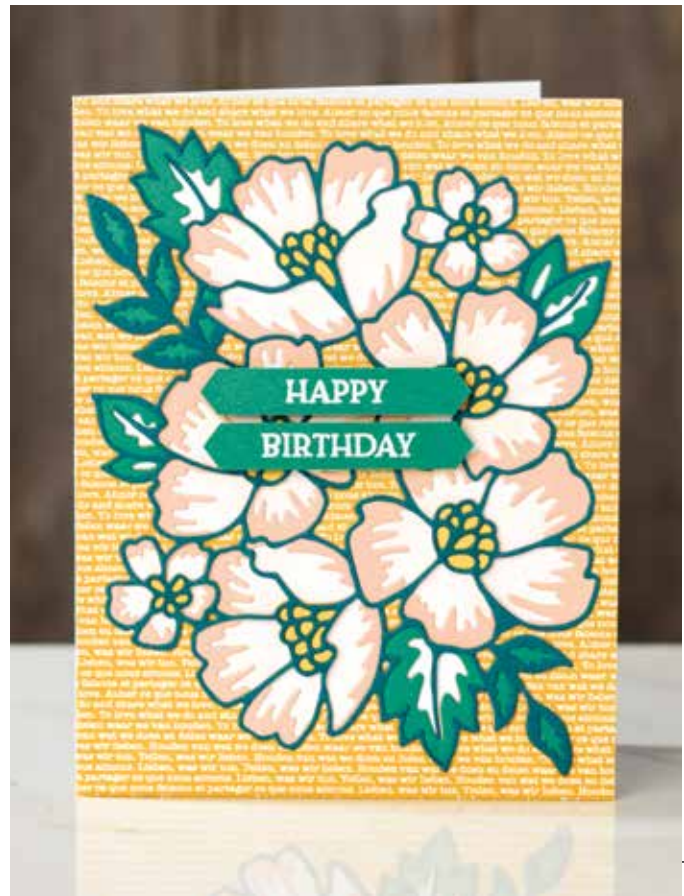

HIS LOVE

152660 **$38.00** AUD | **$46.00** NZD (suggested clear blocks: a, b, d, e, h)
10 cling stamps

Colour PALETTE **JUST JADE** **PRETTY PEACOCK** **DAFFODIL DELIGHT** **PETAL PINK**