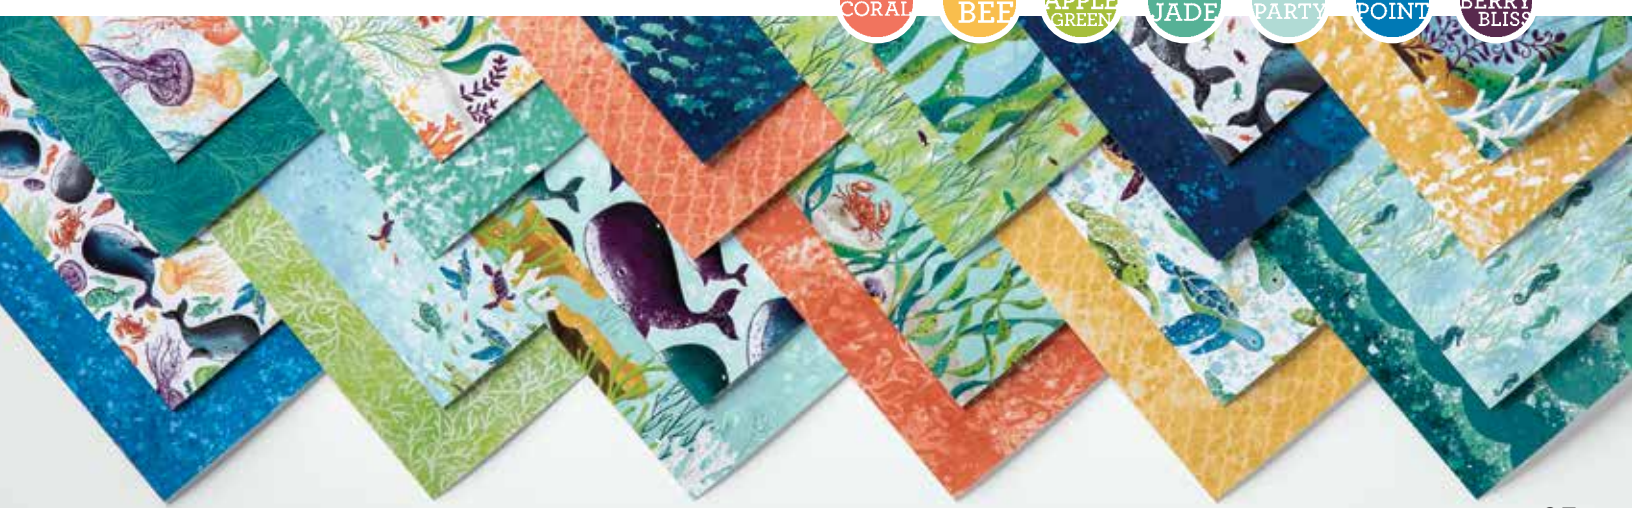

Seabed 3D Embossing Folder • P. 185  
152700 \$17.50 AUD | \$21.00 NZD

CALYPSO CORAL

BUMBLE BEE

GRANNY APPLE GREEN

JUST JADE

POOL PARTY

PACIFIC POINT

BLACK-BERRY BLISS