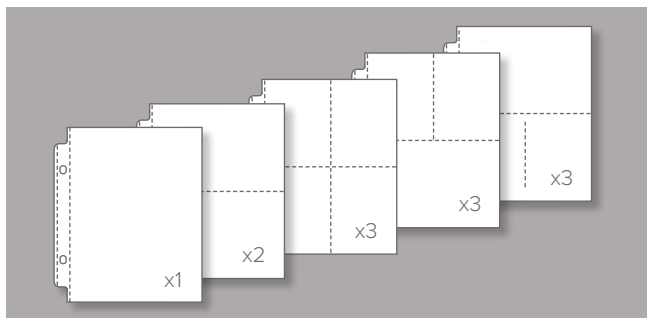

VARIETY PACK 6" X 8" (15.2 X 20.3 CM) PHOTO POCKET PAGES

144205 $10.50 AUD | $12.75 NZD

Polypropylene page protectors. Photo safe. 12 pages: 5 different designs. Use with Basic Black 6" x 8" (15.2 x 20.3 cm) Album (sold separately).