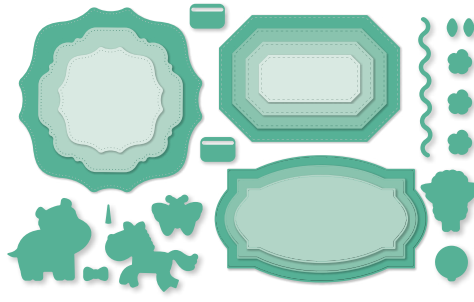

DIE Bundles

HIPPO & FRIENDS
153585 **$63.00 AUD | $76.00 NZD**
25 dies. Largest die: 3-1/2" x 3-1/2" (8.9 x 8.9 cm).
Coordinates with Hippo Happiness Stamp Set (p. 49)

HIPPO HAPPINESS Bundle

Photopolymer • 154080
$84.50 AUD | $102.50 NZD
Hippo Happiness Stamp Set (p. 49)
+ Hippo & Friends Dies

10% OFF