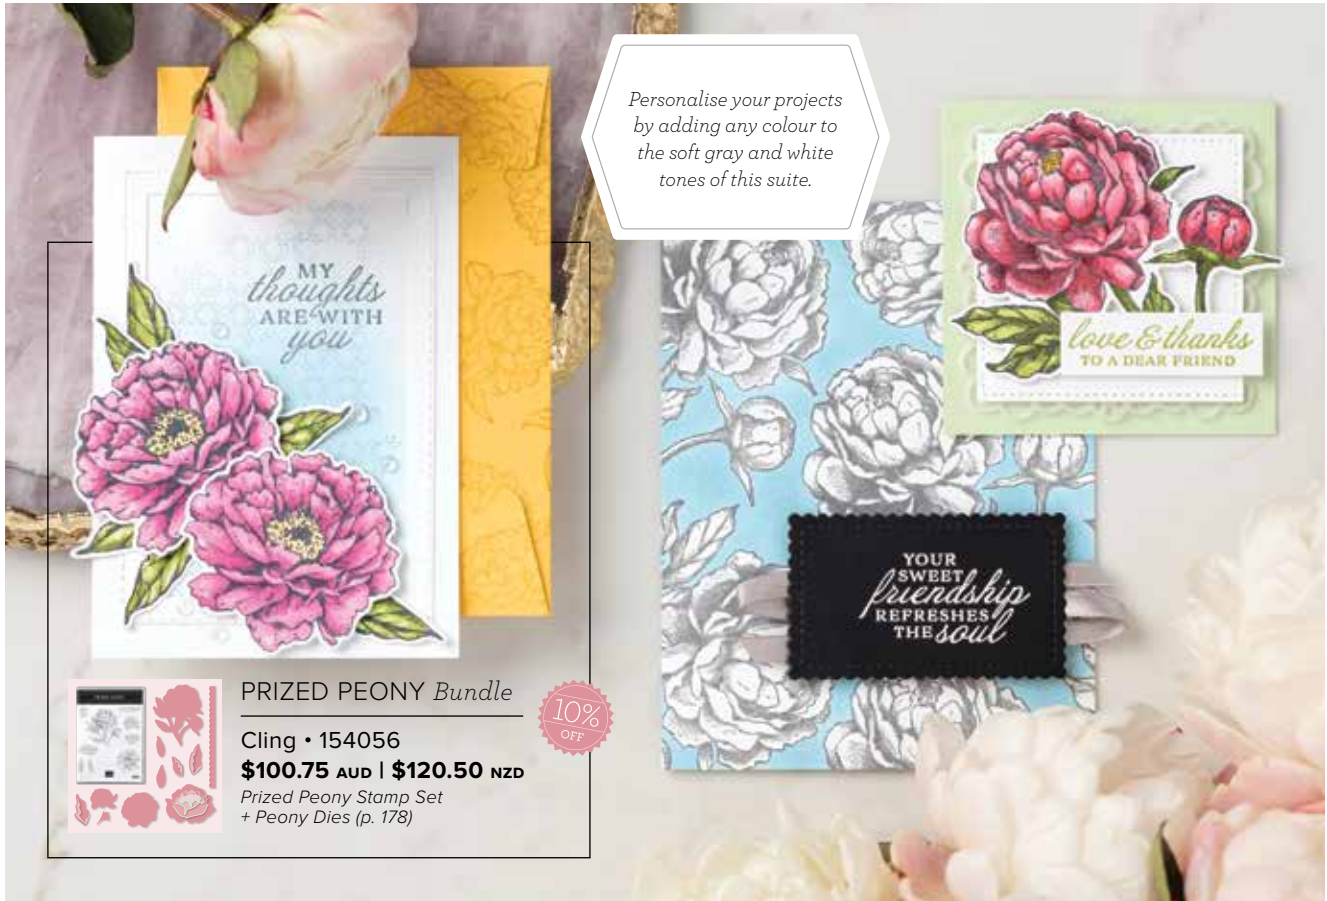

PEONY GARDEN Suite

LOVE, THANKS & SUPPORT

PRIZED PEONY Bundle

Cling • 154056

$100.75 AUD | $120.50 NZD

Prized Peony Stamp Set
+ Peony Dies (p. 178)

10% OFF