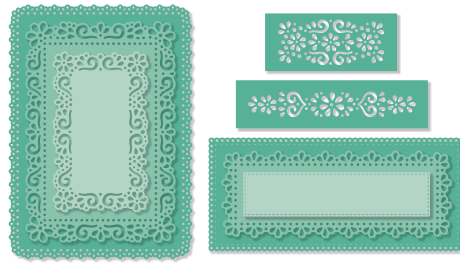

DIE Bundles

ORNATE LAYERS

152726 **$64.00 AUD | $78.00 NZD**
8 dies. Largest die: 5-1/2" x 4" (14 x 10.2 cm).
Coordinates with Ornate Style Stamp Set (p. 67)

ORNATE STYLE Bundle

Cling • 154119
$90.75 AUD | $109.75 NZD
Ornate Style Stamp Set (p. 67)
+ Ornate Layers Dies

10% OFF