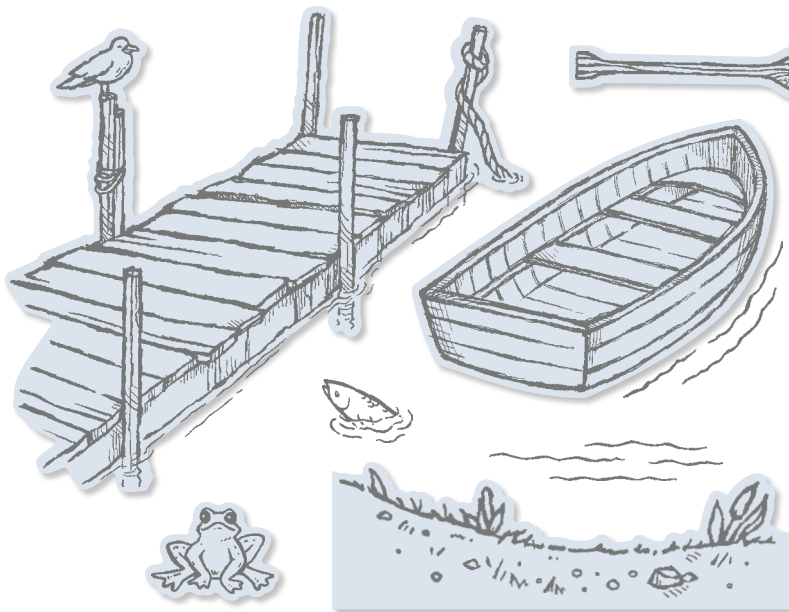

**Beautiful**  
INSIDE AND OUT

YOU'RE A GREAT  
EXAMPLE TO ME.

YOU ARE  
**Amazing**

**BAND TOGETHER**

149231 \$40.00 AUD | \$48.00 NZD (suggested clear blocks: b, c, f)  
8 cling stamps

● Coordinates with Detailed Bands Dies (p. 180)