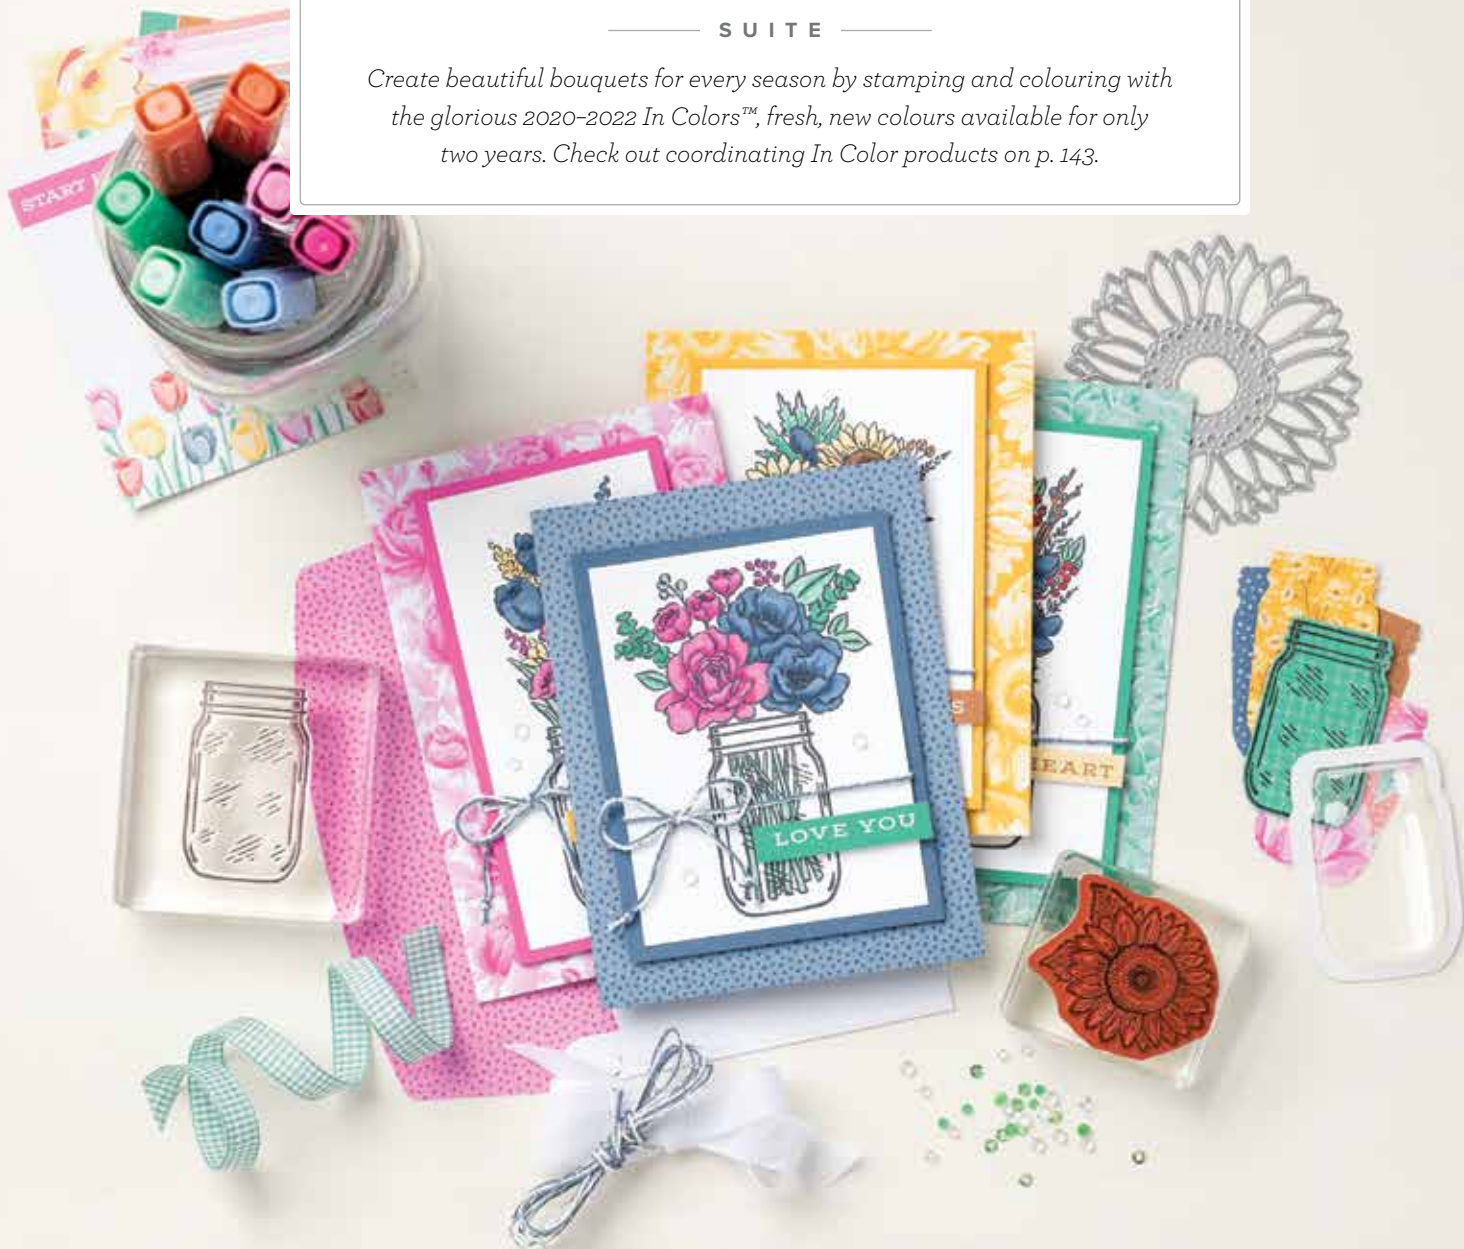

FLOWERS *for* EVERY SEASON

SUITE

Create beautiful bouquets for every season by stamping and colouring with the glorious 2020-2022 In Colors™, fresh, new colours available for only two years. Check out coordinating In Color products on p. 143.

— FLOWERS FOR EVERY SEASON *Suite Collection* • 154132 **$313.25 AUD | $379.00 NZD** —

Suite collection includes one of each item listed below

Jar of Flowers Bundle • P. 12
Photopolymer • 154064
$63.75 AUD | $77.25 NZD

Flowers for Every Season 6" x 6" (15.2 x 15.2 cm) Designer Series Paper • P. 148
152486 $20.00 AUD | $24.25 NZD

Flowers for Every Season Memories & More Cards & Envelopes • P. 154
153101
$19.25 AUD | $23.00 NZD

Flowers for Every Season Ribbon Combo Pack • P. 161
153620
$17.50 AUD | $21.00 NZD

Stampin' Blends® Combo Pack • P. 143
$15.50 AUD | $19.00 NZD each
● Cinnamon Cider • 153105
● Just Jade • 153107
● Magenta Madness • 153106
● Misty Moonlight • 153108

Celebrate Sunflowers Bundle • P. 13
Cling • 154065
$89.00 AUD | $107.00 NZD

Flowers for Every Season Memories & More Card Pack • P. 155
153058 $19.25 AUD | $23.00 NZD

Mason Jar Shaker Domes • P. 158
153100
$11.25 AUD | $13.75 NZD

Flowers for Every Season Gems • P. 158
153645
$11.25 AUD | $13.75 NZD