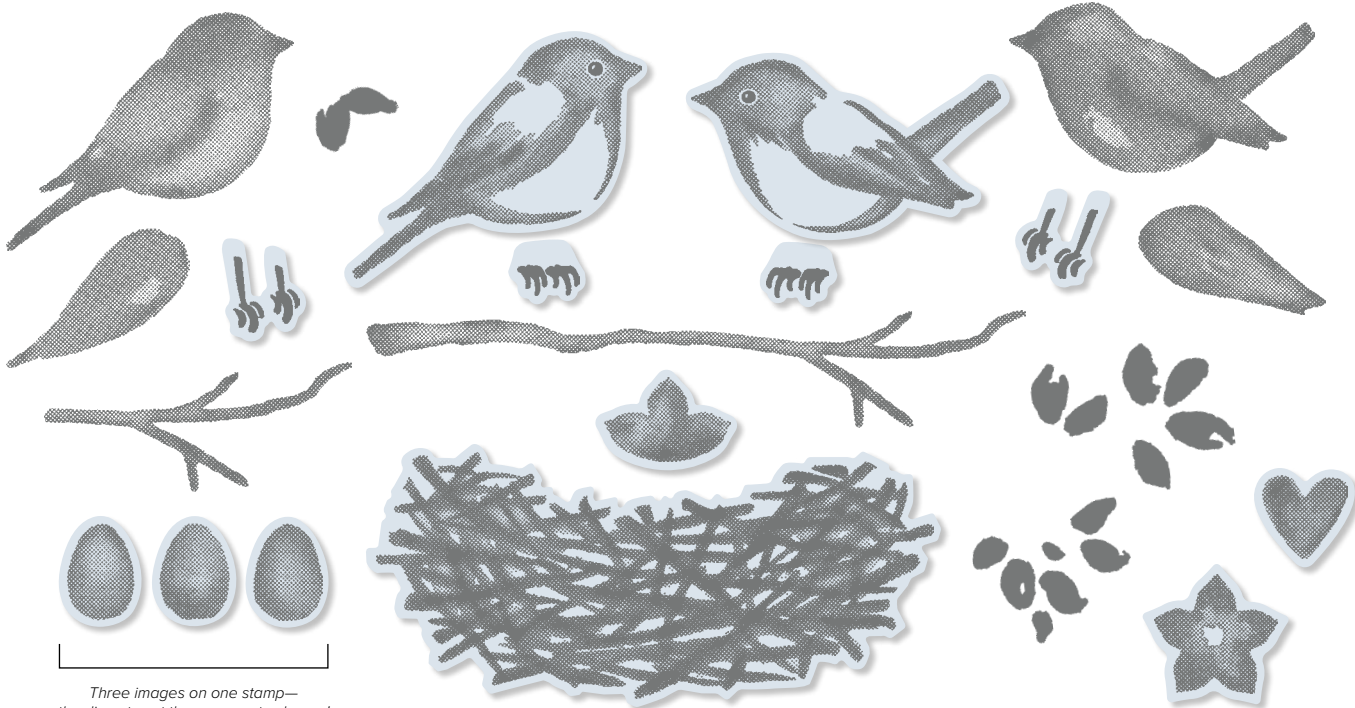

Three images on one stamp—
the die cuts out three separate shapes!

BIRDS & BRANCHES

152570 **$31.00 AUD** | **$38.00 NZD** (suggested clear blocks: a, b, c, h)

19 photopolymer stamps • Two-Step

Coordinates with Birds & More Dies (p. 174)