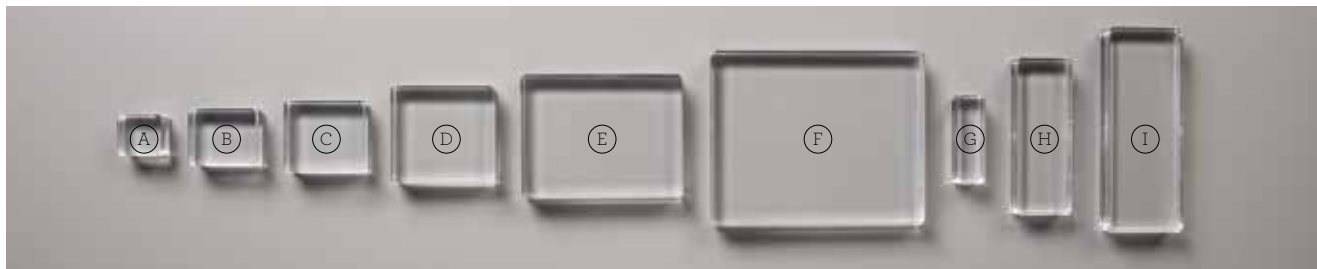

STAMPIN' Accessories

CLEAR BLOCKS (A-I)

Every acrylic block size you need for cling and photopolymer stamping. Comfortable and easy to hold. Match blocks to stamp images shown throughout this catalogue.

BLOCK A

118487 **$7.00 AUD | $8.50 NZD**
1-3/16" x 1-1/4" (3 x 3.2 cm)

BLOCK D

118485 **$14.00 AUD | $17.00 NZD**
2-7/8" x 2-11/16" (7.3 x 6.8 cm)

BLOCK G

118489 **$8.00 AUD | $9.75 NZD**
2-1/2" x 3/4" (6.4 x 1.9 cm)

BLOCK B

117147 **$10.00 AUD | $12.00 NZD**
1-5/8" x 1-15/16" (4.1 x 4.9 cm)

BLOCK E

118484 **$20.00 AUD | $25.00 NZD**
3-7/16" x 4-7/16" (8.7 x 11.3 cm)

BLOCK H

118490 **$14.00 AUD | $17.00 NZD**
4-7/16" x 1-5/8" (11.3 x 4.1 cm)

BLOCK C

118486 **$12.00 AUD | $14.50 NZD**
2" x 2-1/4" (5.1 x 5.7 cm)

BLOCK F

118483 **$29.00 AUD | $35.00 NZD**
4-7/8" x 6" (12.4 x 15.2 cm)

BLOCK I

118488 **$20.00 AUD | $25.00 NZD**
5-7/8" x 2-1/4" (14.9 x 5.7 cm)

CLEAR BLOCK Bundle (A-I)

118491

$120.50 AUD | $147.25 NZD

The Clear Block Bundle is a great way to be prepared for any project, with every size of clear block in one convenient set.

10% OFF