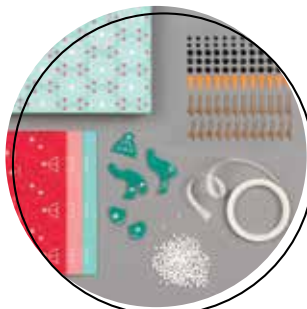

LET IT SNOW EMBELLISHMENT KIT
150425 **$19.25 AUD** | $23.00 NZD
Stamp a snowman using the Snowman Season Stamp Set, then dress it up with the accents in this kit. Or use the pieces to make your own snowy creations. Includes 60 stitched felt accents; 96 enamel shapes; 36 felt snowballs; 1/4" (6.4 mm) washi tape, 2 yards (1.8 m); designer box.
Basic Black, Coastal Cabana, Flirty Flamingo, Iridescent, Pumpkin Pie, Real Red, Shaded Spruce, Soft Suede, white

SNOWMAN SEASON BUNDLE

SNOWMAN SEASON STAMP SET (P. 20)
+
SNOWMAN BUILDER PUNCH

Photopolymer • 152337
$55.75 AUD | $68.25 NZD

TINY KEEPSAKES BUNDLE

TINY KEEPSAKES STAMP SET (P. 21)
+
MINI CURVY KEEPSAKES BOX DIES

Cling • 152390
$84.50 AUD | $101.50 NZD