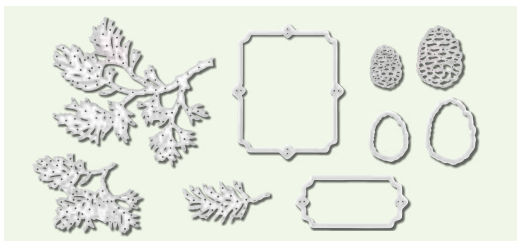

149596 **\$25.00 AUD** | \$30.00 NZD

Classic Christmas plaids with gold foil accents on some designs. 48 sheets: 4 each of 12 double-sided designs. 6" x 6" (15.2 x 15.2 cm). Acid free, lignin free.

Cherry Cobbler, gold, Night of Navy, Shaded Spruce, Whisper White

PERFECTLY PLAID

149418 **\$30.00 AUD** | \$36.00 NZD (suggested clear blocks: a, c, h)

13 photopolymer stamps • Two-Step

O Coordinates with Pine Tree Punch (p. 13)

BEAUTIFUL BOUGHS DIES

150661 **\$61.00 AUD** | \$74.00 NZD