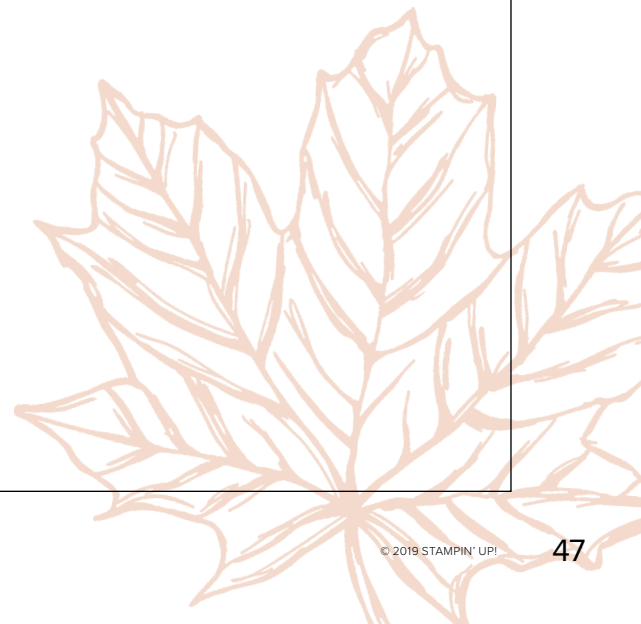

Add subtle detail to your die cuts by spritzing your cardstock with water before cutting. This results in a tone-on-tone colour and creates a deeper imprint.

Photopolymer • 153484 **$122.50 AUD** | $148.00 NZD

Get a coordinating selection of products with one simple purchase. Suite bundle includes the stamp set and dies bundle at 10% off plus one each of the other items featured in photos below. Add ink, cardstock and adhesive (see annual catalogue) to complete your project.

GATHER TOGETHER BUNDLE

GATHER TOGETHER STAMP SET (P. 48)
+
GATHERED LEAVES DIES

Photopolymer • 153036
$67.50 AUD | $81.75 NZD