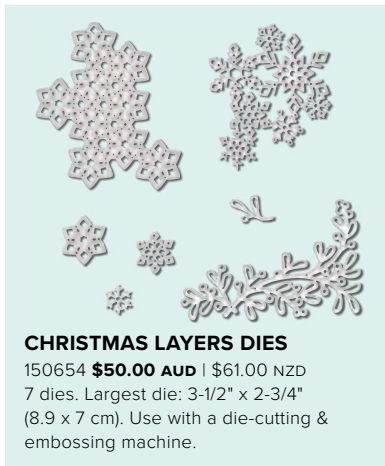

ITTY BITTY CHRISTMAS BUNDLE

**ITTY BITTY CHRISTMAS STAMP SET
+ CHRISTMAS LAYERS DIES**

Cling • 153019 **$79.00 AUD** | $96.25 NZD

CHRISTMAS LAYERS DIES

150654 **$50.00 AUD** | $61.00 NZD
7 dies. Largest die: 3-1/2" x 2-3/4"
(8.9 x 7 cm). Use with a die-cutting &
embossing machine.