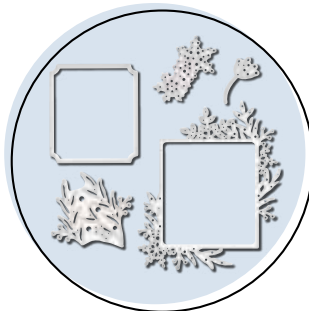

FROSTED FRAMES DIES
150658 **$50.00 AUD** | $61.00 NZD
5 dies. Largest die: 4-5/8" x 4"
(11.7 x 10.2 cm). Use with a
die-cutting & embossing machine.