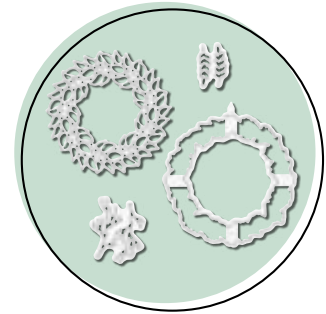

ALL-AROUND WREATH DIES
150641 **$59.00 AUD** | $71.00 NZD
4 dies. Largest die: 3-3/8" (8.6 cm). Use with a die-cutting & embossing machine.