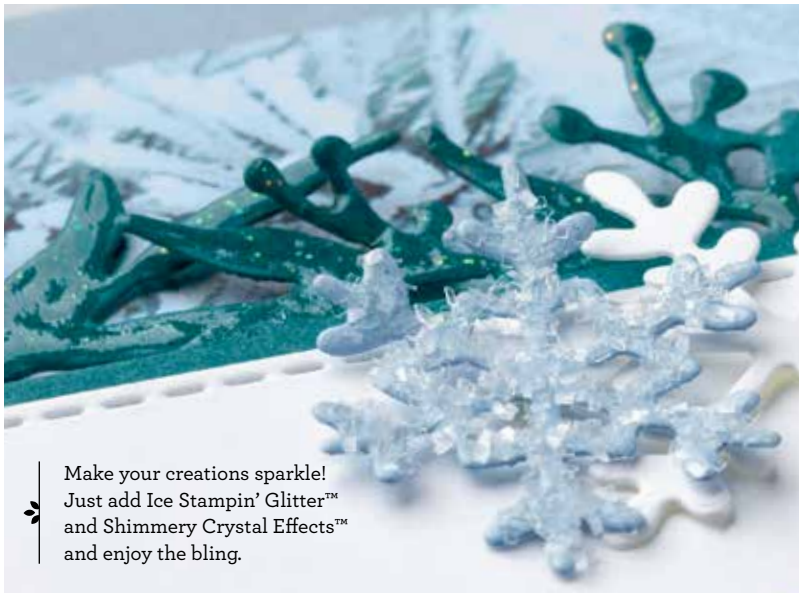

Make your creations sparkle!
Just add Ice Stampin' Glitter™
and Shimmery Crystal Effects™
and enjoy the bling.