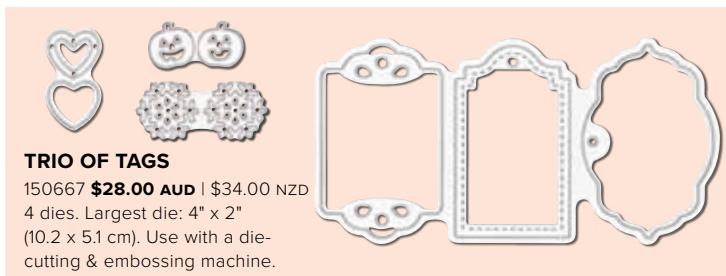

TRIO OF TAGS

150667 **$28.00 AUD** | $34.00 NZD
4 dies. Largest die: 4" x 2"
(10.2 x 5.1 cm). Use with a die-cutting & embossing machine.