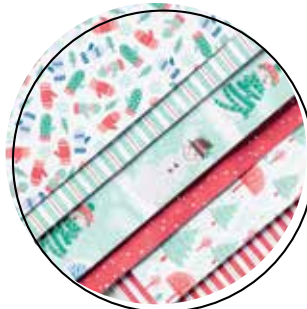

LET IT SNOW SPECIALTY DESIGNER SERIES PAPER (P. 20)
150393 **$25.00 AUD** | $30.00 NZD
12 sheets: 2 each of 6 double-sided designs. 12" x 12" (30.5 x 30.5 cm).