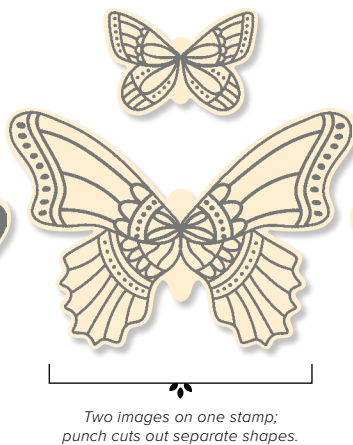

Thank you
SO VERY MUCH
a little note
YOU'VE BEEN ON MY MIND

HELLO
beautiful
THE good things
IN LIFE ARE better
WITH YOU

BUTTERFLY GALA

148580 $37.00 AUD | $44.00 NZD (suggested clear blocks: a, c, d)
18 photopolymer stamps • Two-Step
Coordinates with Butterfly Duet Punch (p. 188)

The versatile Well Written Dies (p. 197) can be paired with any greeting and imagery to create a unique message.