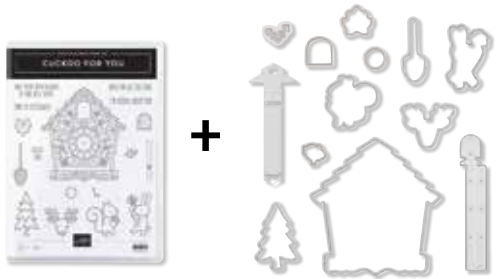

PAGE
29

CUCKOO FOR YOU BUNDLE
Photopolymer • 151117 **$72.00 AUD** | $87.25 NZD
Cuckoo for You Stamp Set + Cuckoo Clock Dies