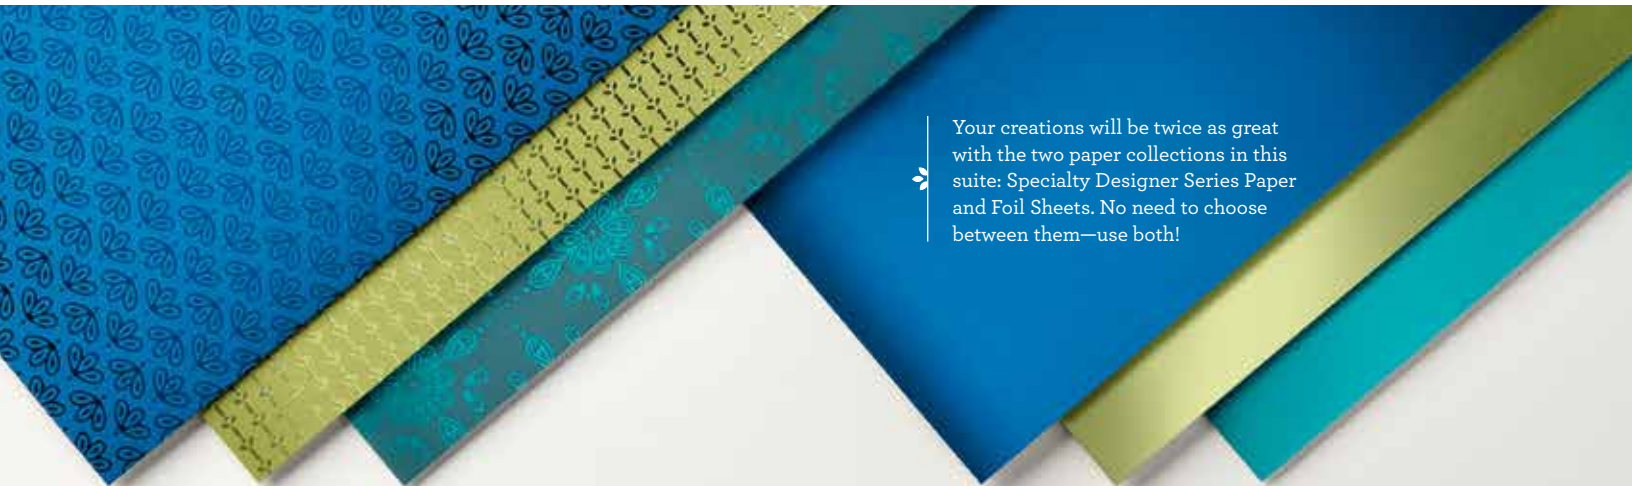

NOBLE PEACOCK SUITE

Your creations will be twice as great with the two paper collections in this suite: Specialty Designer Series Paper and Foil Sheets. No need to choose between them—use both!

PAGE **167** | **NOBLE PEACOCK SPECIALTY DESIGNER SERIES PAPER**
149493 **$25.00 AUD** | $30.00 NZD
12 sheets: 4 each of 3 single-sided designs. 12" x 12" (30.5 x 30.5 cm).
Blueberry Bushel, Old Olive, Pretty Peacock

PAGE **167** | **NOBLE PEACOCK FOIL SHEETS**
149495 **$17.50 AUD** | $21.00 NZD
6 single-sided sheets: 2 each of 3 colours. 12" x 12" (30.5 x 30.5 cm).
Blueberry Bushel, Old Olive, Pretty Peacock