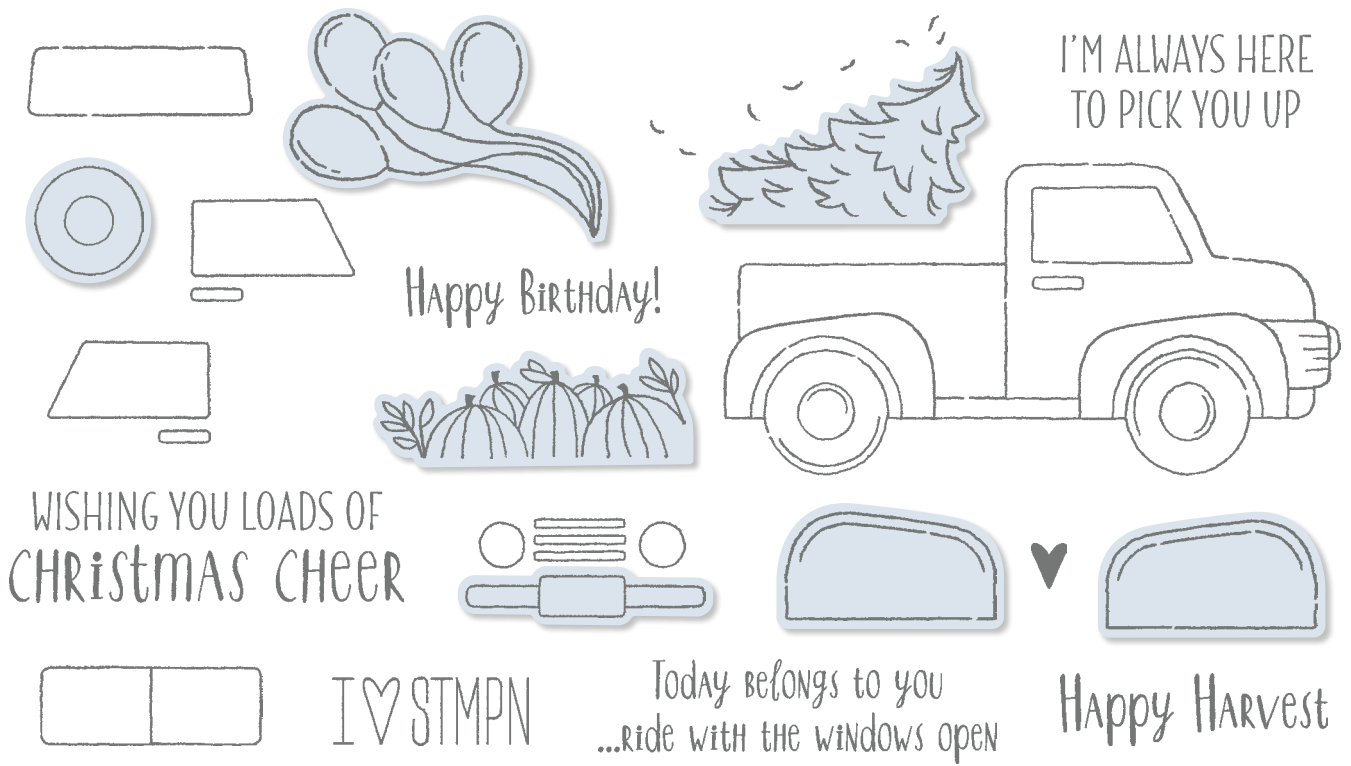

RIDE WITH ME

149312 **$37.00 AUD** | $44.00 NZD (suggested clear blocks: b, c, i)
19 photopolymer stamps

Coordinates with Truck Ride Dies (p. 197)