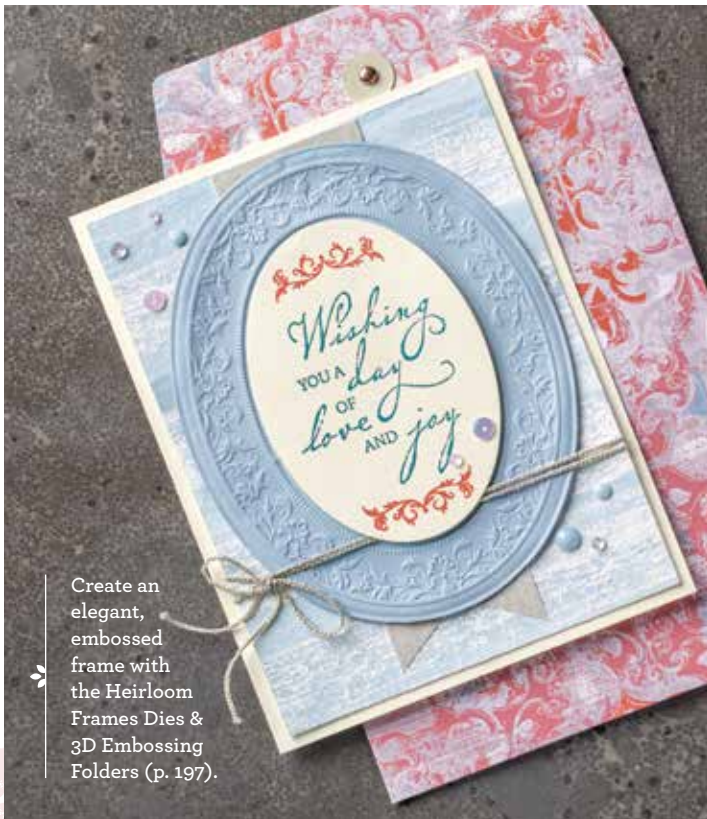

Create an elegant, embossed frame with the Heirloom Frames Dies & 3D Embossing Folders (p. 197).

WOVEN THREADS SUITE

Cling • 152184 **\$125.50 AUD** | \$151.25 NZD

Get a coordinating selection of products with one simple purchase. Suite bundle includes the stamp set and dies/embossing folders bundle at 10% off plus one each of the other items featured in photos below. Add ink, cardstock and adhesive to complete your project.