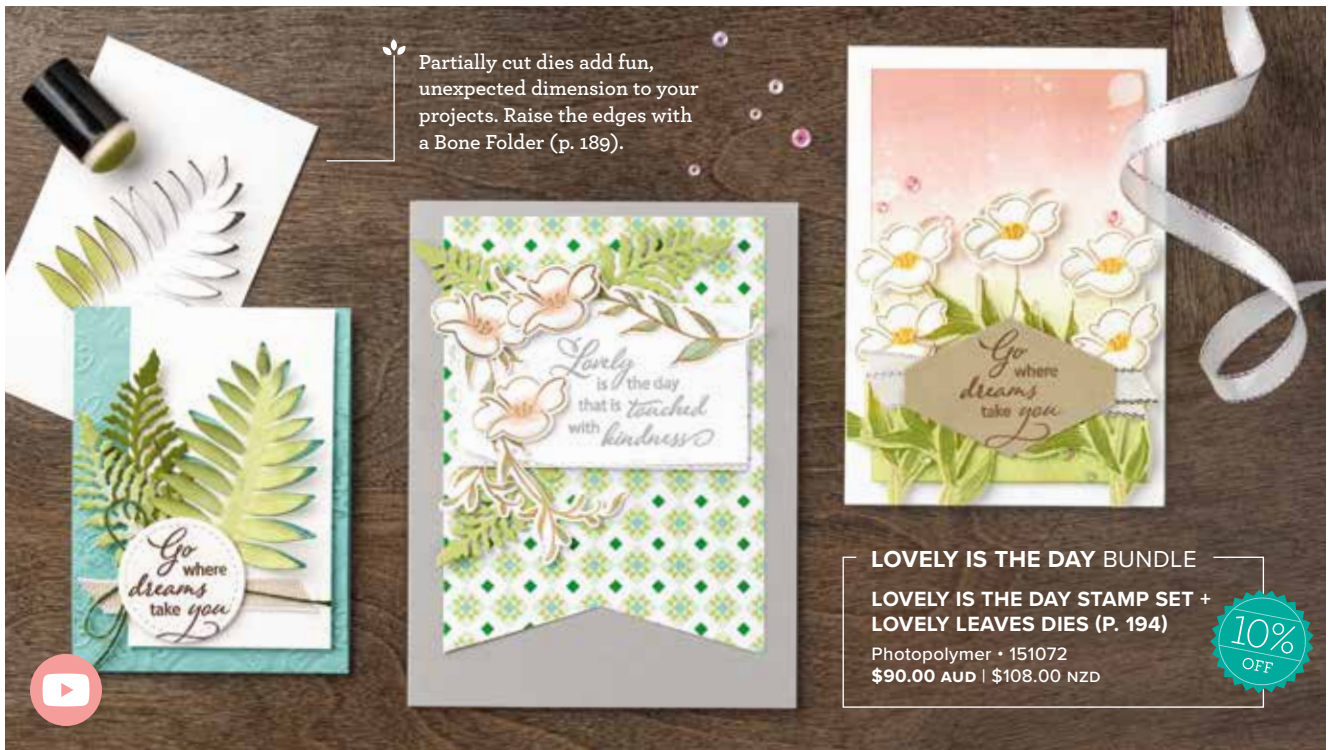

LIFE LOOKS beautiful ON YOU

SO Happy FOR You

Live WITH PASSION Laugh OUT LOUD Love DEEPLY

BEAUTIFUL YOU

151412 \$49.00 AUD | \$59.00 NZD (suggested clear blocks: a, b, c, d, e) 13 cling stamps

ARTISTIC EXPRESSION