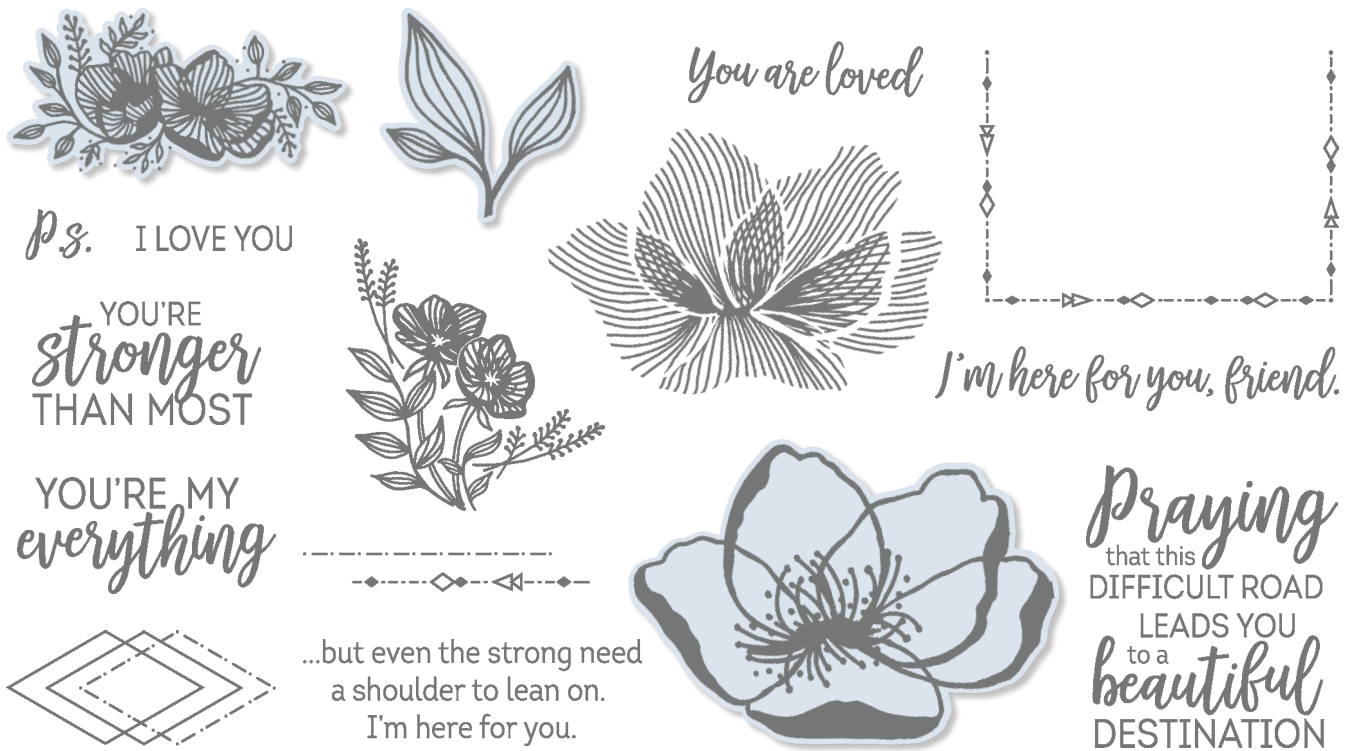

PATH OF PETALS

149383 **\$38.00 AUD** | \$46.00 NZD (suggested clear blocks: b, c, e, g, h)
 9 photopolymer stamps

○ Coordinates with Petal Labels Dies (p. 194)

BEAUTIFUL PROMENADE

146842 **\$37.00 AUD** | \$44.00 NZD (suggested clear blocks: a, b, c, d, g)
16 photopolymer stamps • Two-Step