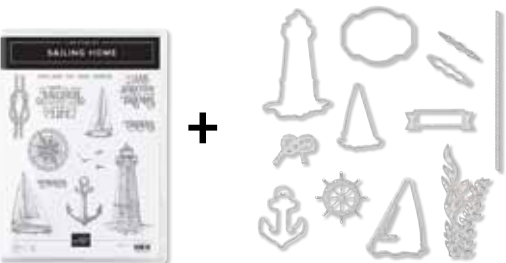

PAGE
145

SAILING HOME BUNDLE
Cling • 151066 **$88.00 AUD** | $105.25 NZD
Sailing Home Stamp Set + Smooth Sailing Dies