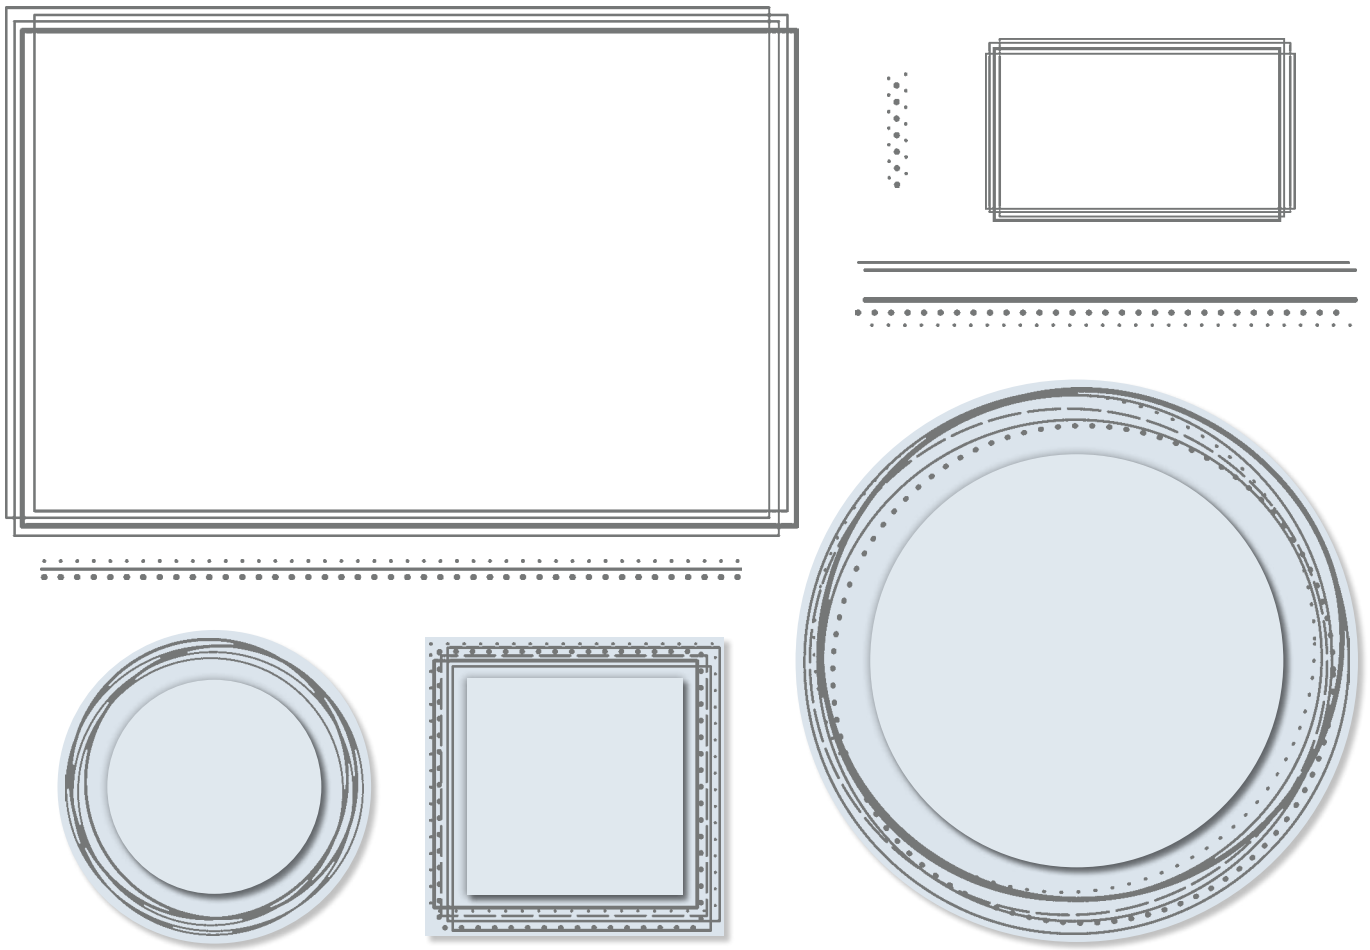

SWIRLY FRAMES

146519 **\$37.00 AUD** | \$44.00 NZD (suggested clear blocks: c, e, f, h)
9 photopolymer stamps

Coordinates with Layering Circles Dies (p. 193), Layering Squares Dies (p. 194)

Build a frame centrepiece by using Layering Circles Dies (p. 193) with the Swirly Frames Stamp Set.