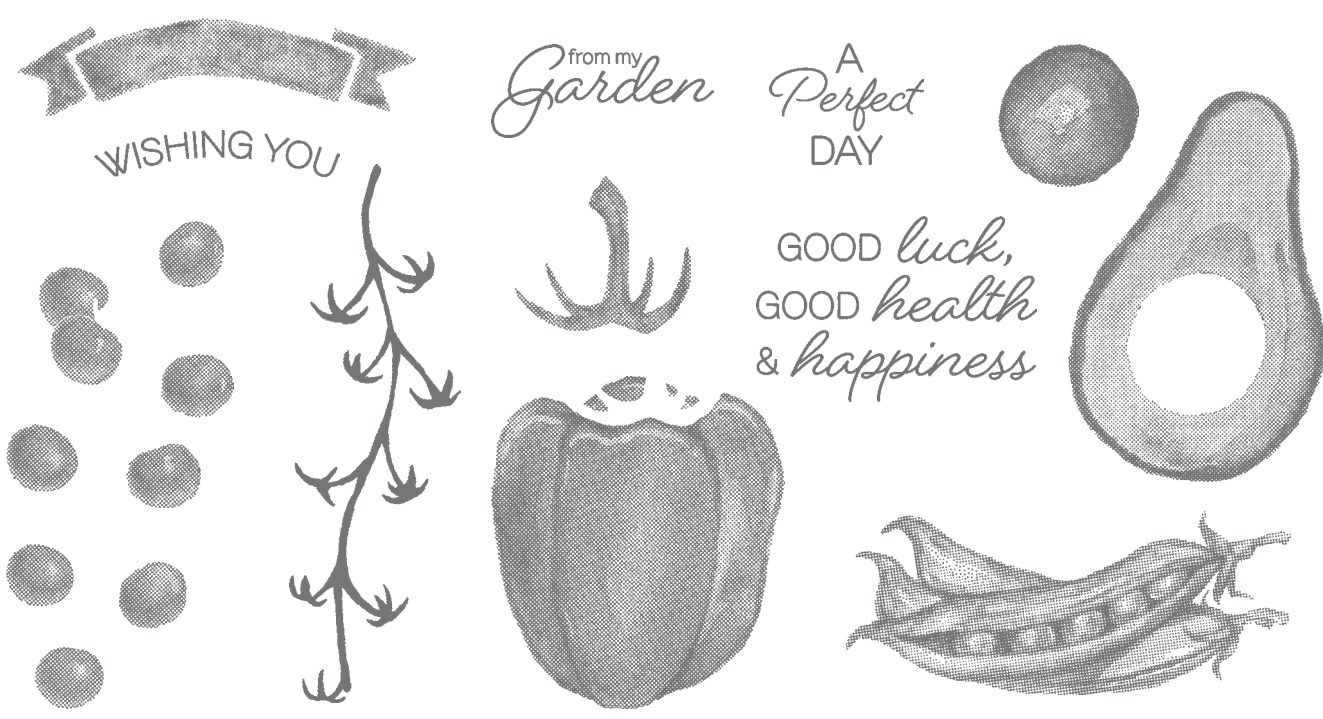

● Coordinates with Twinkle Builder Punch (p. 188)

*Plant dreams, dig out doubts,
and grow a happy life.*

*Every flower that ever bloomed
had to grow through dirt to see the sun.*

Thanks

GARDEN SHED

149247 **\$40.00 AUD** | \$48.00 NZD (suggested clear blocks: c, f, g, h)
6 cling stamps