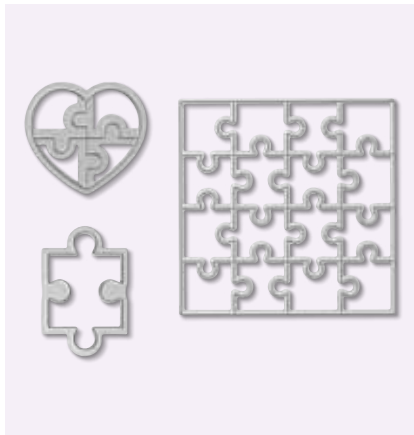

PUZZLE PIECES

146830 **$44.00 AUD** | $53.00 NZD
3 dies. Largest die: 3-1/2" (8.9 cm).
Coordinates with Love You to Pieces Stamp Set (p. 86)