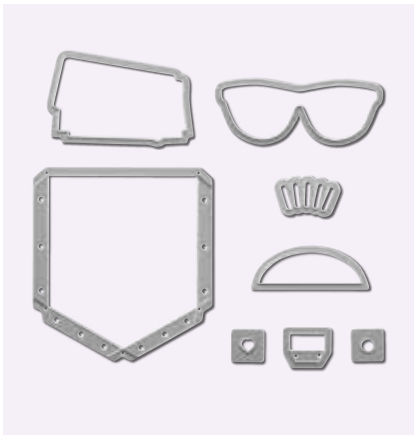

POCKET

143750 **$41.00 AUD** | $49.00 NZD
8 dies. Largest die: 3-3/8" x 3-1/4" (8.6 x 8.3 cm).
Coordinates with Pocketful of Happiness Stamp Set (p. 18)