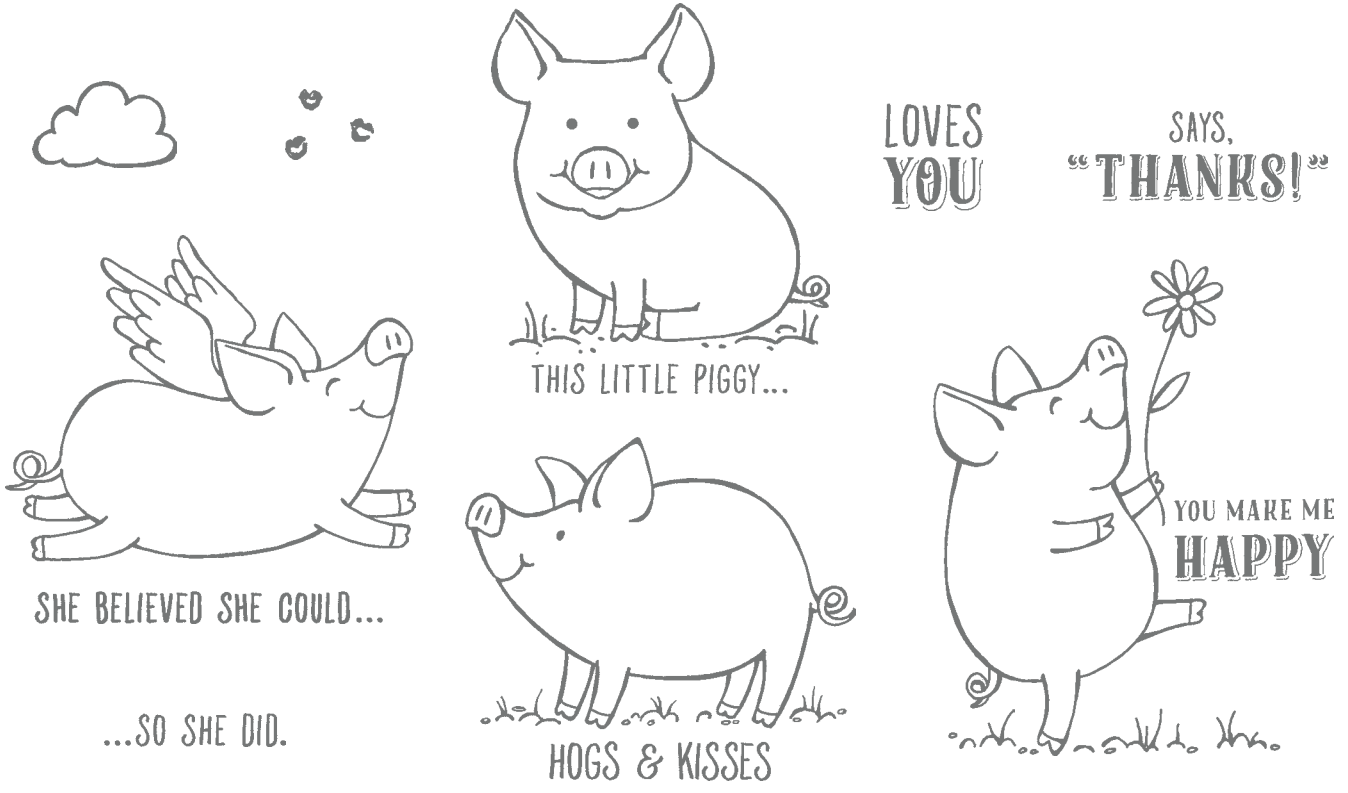

THIS LITTLE PIGGY

151227 **$35.00 AUD** | $42.00 NZD (suggested clear blocks: a, c, d, g)
9 cling stamps