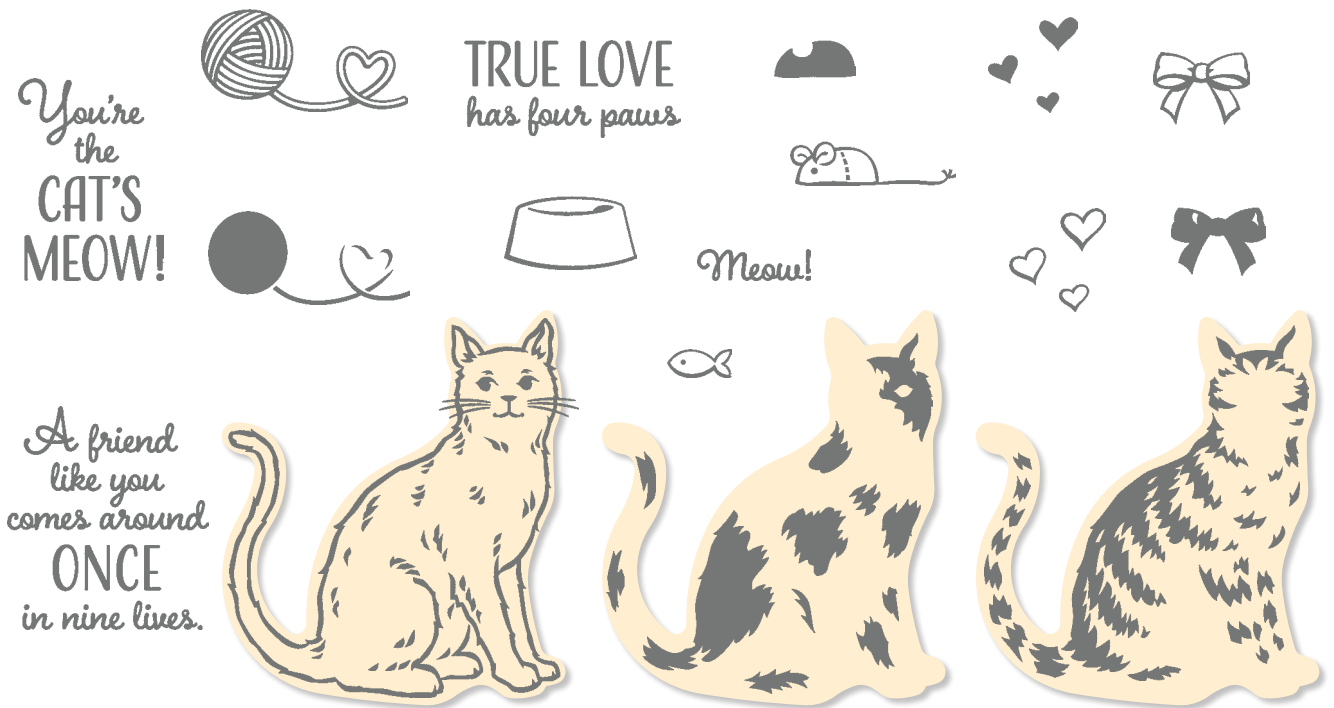

NINE LIVES

148703 **$28.00 AUD** | $34.00 NZD (suggested clear blocks: a, b, c, d)
17 photopolymer stamps • Two-Step
• Coordinates with Cat Punch (p. 187)