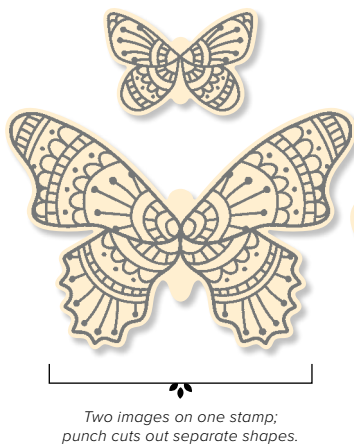

Thank you
SO VERY MUCH
a little note
YOU'VE BEEN ON MY MIND

HELLO
beautiful
THE good things
IN LIFE ARE better
WITH YOU

BUTTERFLY GALA

148580 $37.00 AUD | $44.00 NZD (suggested clear blocks: a, c, d)
18 photopolymer stamps • Two-Step
Coordinates with Butterfly Duet Punch (p. 188)

The versatile Well Written Dies (p. 197) can be paired with any greeting and imagery to create a unique message.