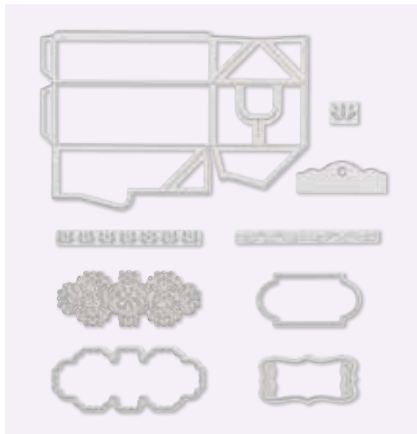

PERFECT PARCEL

149627 **$61.00 AUD** | $74.00 NZD
9 dies. Finished size: 3-1/2" x 2-1/8" x 1-3/8" (8.9 x 5.4 x 3.5 cm).

Coordinates with Parcels & Petals Stamp Set (p. 27)