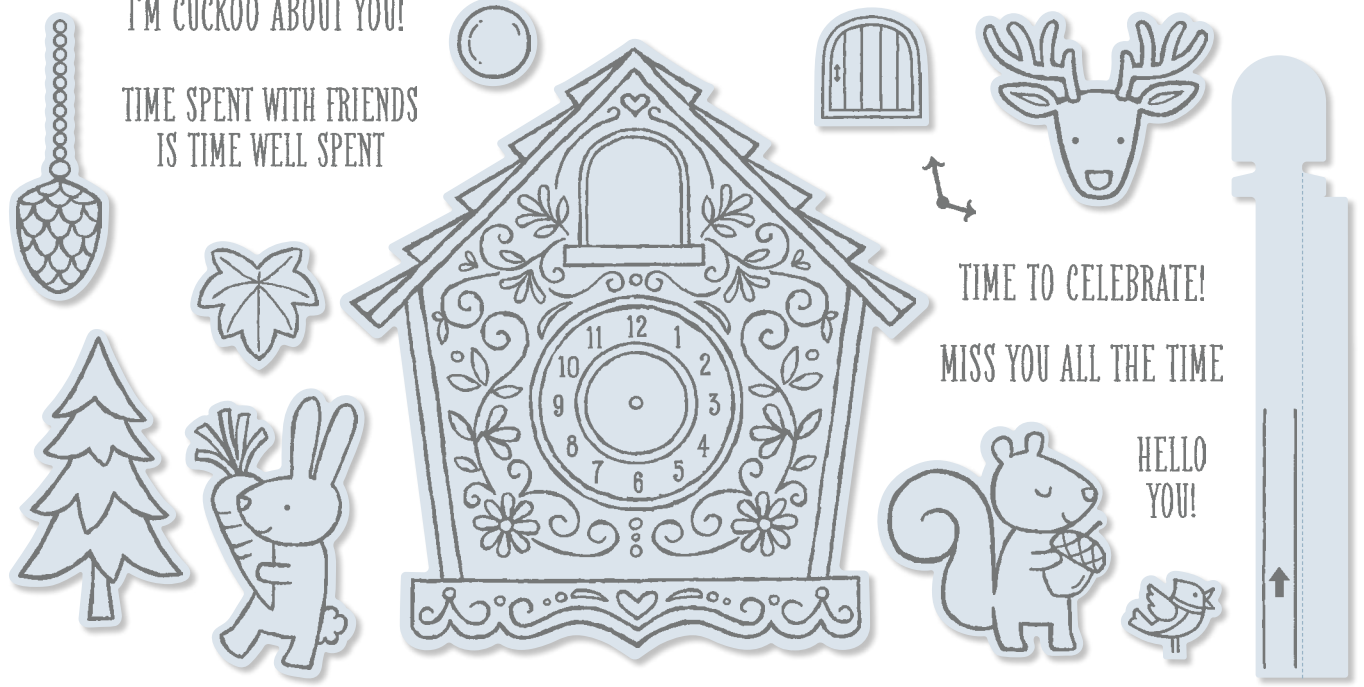

I'M CUCKOO ABOUT YOU!

TIME SPENT WITH FRIENDS IS TIME WELL SPENT

TIME TO CELEBRATE!

MISS YOU ALL THE TIME

HELLO YOU!