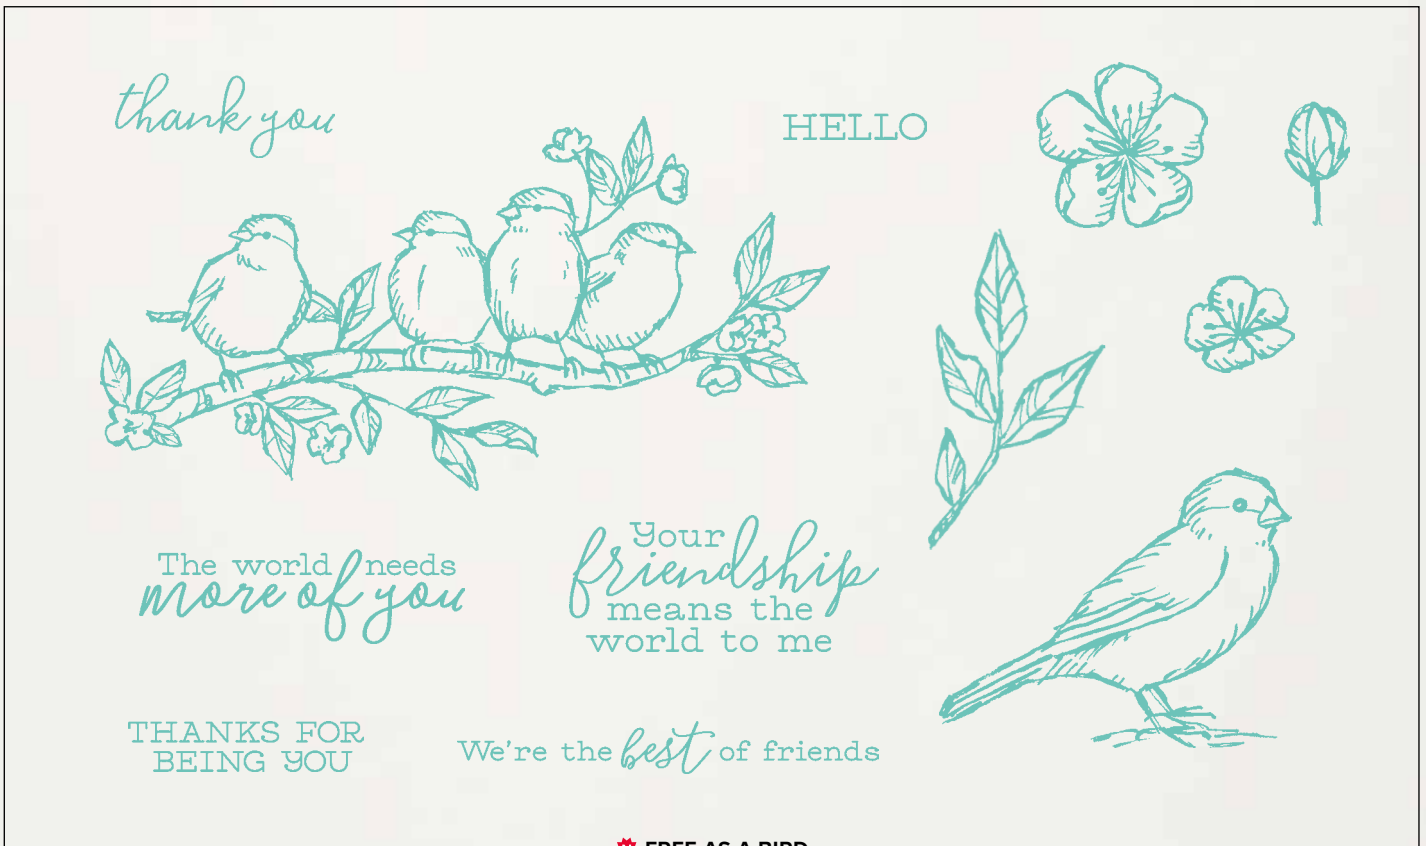

BIRD BALLAD SUITE

PAGE
166

BIRD BALLAD DESIGNER SERIES PAPER

149592 **\$20.00 AUD** | \$24.25 NZD

12 sheets: 2 each of 6 double-sided designs. 12" x 12" (30.5 x 30.5 cm).

Basic Black, Basic Gray, Bermuda Bay, Calypso Coral, Crumb Cake, Daffodil Delight, Old Olive, Petal Pink, Pool Party, Smoky Slate, Soft Suede, Whisper White