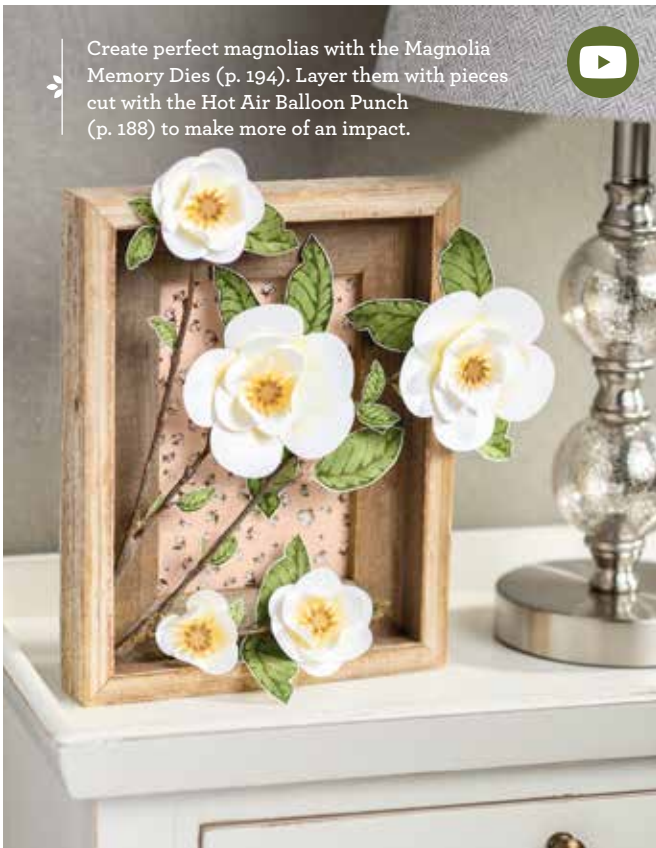

LOVE IT? GET MORE OF IT!

If you love the Magnolia Lane suite, enjoy these samples that use the Good Morning Magnolia Stamp Set (p. 38). Use these colours or choose your favourites.

Also, don't miss the coordinating Garden Lane suite (p. 40-41). Combine these suites and bring all these products together for endless possibilities.

To make coordinating even easier, the Magnolia Lane Memories & More Card Pack (p. 171) includes images from both Good Morning Magnolia and Verdant Garden Stamp Sets.