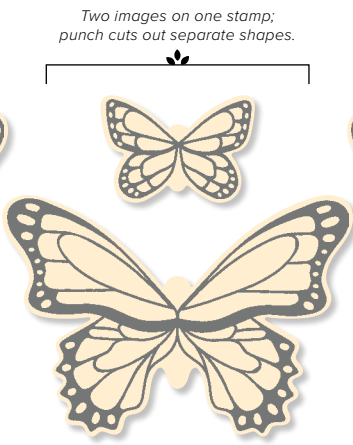

Thank you
SO VERY MUCH
a little note
YOU'VE BEEN ON MY MIND

HELLO
beautiful
THE good things
IN LIFE ARE better
WITH YOU

BUTTERFLY GALA

148580 $37.00 AUD | $44.00 NZD (suggested clear blocks: a, c, d)
18 photopolymer stamps • Two-Step
Coordinates with Butterfly Duet Punch (p. 188)

The versatile Well Written Dies (p. 197) can be paired with any greeting and imagery to create a unique message.