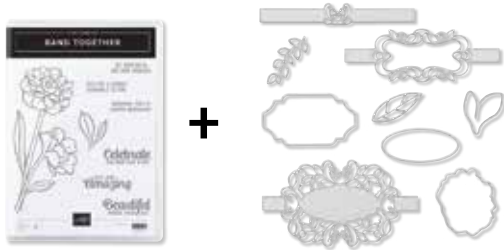

+

PAGE
119

MEMORABLE MOSAIC BUNDLE
Cling • 151063 **\$62.00 AUD** | \$75.50 NZD
Memorable Mosaic Stamp Set + Timeless Label Punch

PAGE
121

BAND TOGETHER BUNDLE
Cling • 151076 **\$95.25 AUD** | \$115.00 NZD
Band Together Stamp Set + Detailed Bands Dies