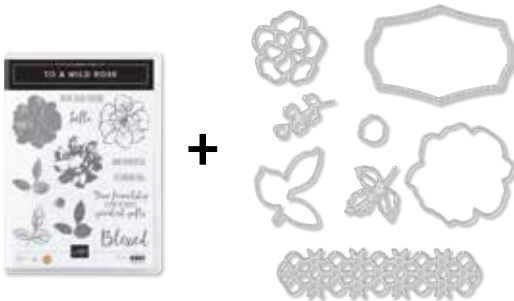

PAGE
141

TO A WILD ROSE BUNDLE
Photopolymer • 151073 **$93.50 AUD** | $113.25 NZD
To a Wild Rose Stamp Set + Wild Rose Dies