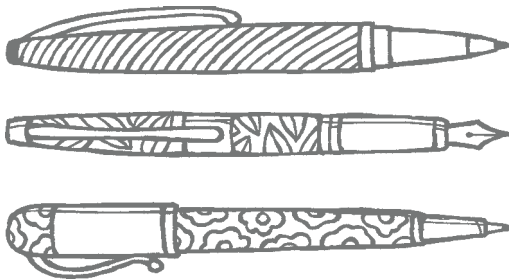

CRAFTING FOREVER!
HOUSEWORK WHENEVER.

DO SOMETHING
creative
EVERY DAY.

© STAMPIN' UP!

WE ARE CUT
OUT TO BE
friends.

CRAFTING FOREVER

151231 **\$35.00 AUD** | \$42.00 NZD (suggested clear blocks: a, b, c, d, g)
9 cling stamps