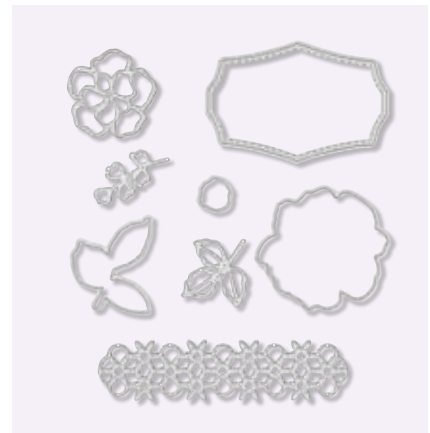

WILD ROSE

149547 **$59.00 AUD** | $71.00 NZD

8 dies. Largest die: 4-7/8" x 1-1/4" (12.4 x 3.2 cm).

Coordinates with To a Wild Rose Stamp Set (p. 141)